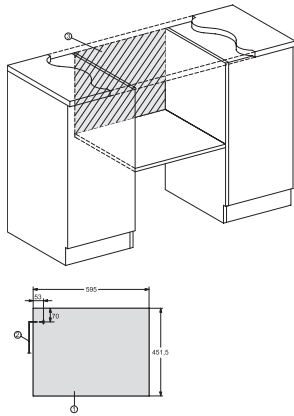

M 7244 TC

Cuptor cu microunde incorporabil
un design care completează perfect comenzile din partea superioară.

M7140TC, M724x, installation drawings

M7140TC, M724xTC, installation drawing

M7140TC, M724xTC, installation drawing