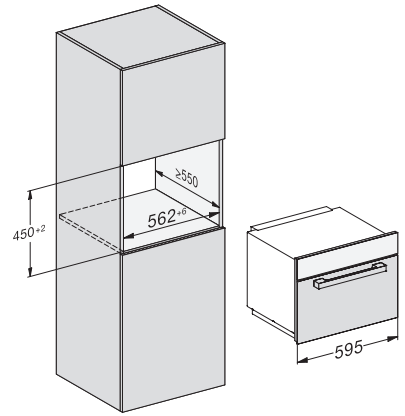

M7140TC, M724xTC, installation drawing

M7140TC, M724x, installation drawings