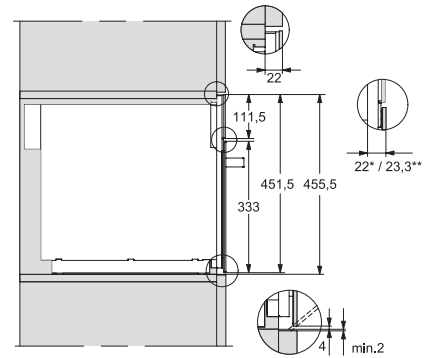

M 7244 TC

Cuptor cu microunde incorporabil
un design care completează perfect comenzile din partea superioară.

M7140TC, M724x, installation drawings

M7140TC, M724xTC, installation drawing

M7140TC, M724xTC, installation drawing