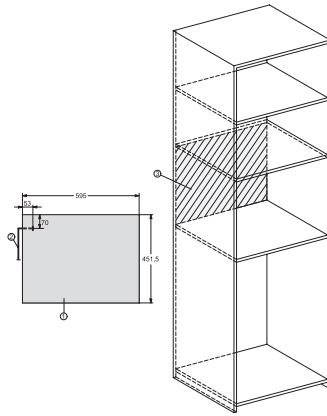

M7140TC, M724xTC, installation drawing

M7140TC, M724x, installation drawings