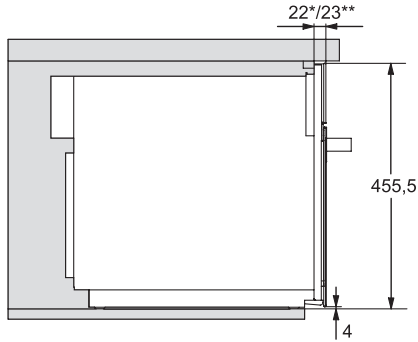

M 7244 TC

Cuptor cu microunde incorporabil
un design care completează perfect comenzile din partea superioară.

M7140TC, M724x, installation drawings

M7140TC, M724xTC, installation drawing

M7140TC, M724xTC, installation drawing