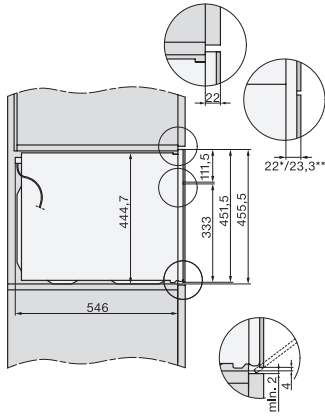

H 7240 BM

Cuptor combi cu microunde compact
cu un design unitar, programe automate și moduri combinate.

side view H7000 BM, installation drawings

built-in H7000 BM, installation drawing

built-in H7000 BM build-under, installation drawings