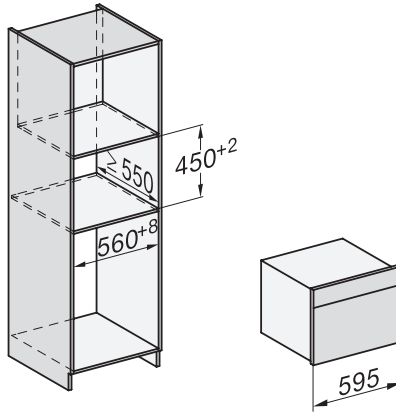

H 7240 BM

Cuptor combi cu microunde compact
cu un design unitar, programe automate și moduri combinate.

side view H7000 BM, installation drawings

built-in H7000 BM, installation drawing

built-in H7000 BM build-under, installation drawings