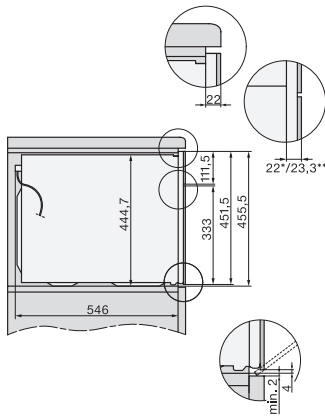

H 7240 BM

Cuptor combi cu microunde compact
cu un design unitar, programe automate și moduri combinate.

side view H7000 BM, installation drawings

built-in H7000 BM, installation drawing

built-in H7000 BM build-under, installation drawings

installation H7000 BM, installation drawing

H7000 handle, installation drawing

Installation H7000 BM XL, installation drawings

side view H7000 BM build-under, installation drawings

side view Kombi BM XL, installation drawings