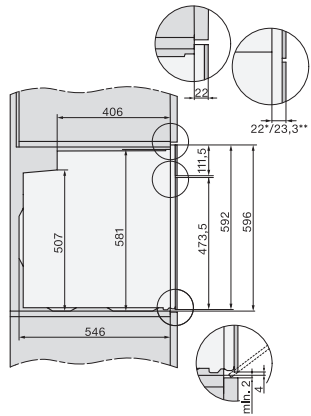

H 7264 BP

Cuptor

design unitar cu text clar, rețea și piroliză.

installation H7000 XL, installation drawing

side view H7000 XL, installation drawings

built-in H7000 XL, installation drawing

Installation H7000 XL underframe, installation drawings