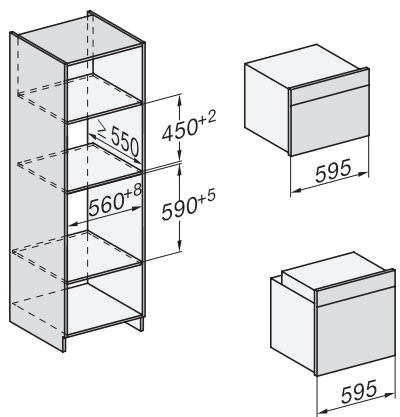

Installation H7000 BM XL, installation drawings