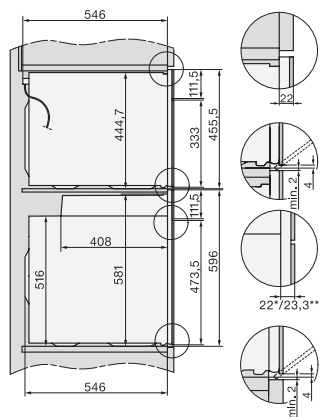

H 7264 BP

Cuptor

design unitar cu text clar, rețea și piroliză.

installation H7000 XL, installation drawing

side view H7000 XL, installation drawings

built-in H7000 XL, installation drawing

Installation H7000 XL underframe, installation drawings

H2x6x-1B/BP/E/EP//IP, H2850BP, H7x6xB/BP/BPX, H2x6xB, installation drawings

H7000 handle, installation drawing

Installation H7000 BM XL, installation drawings

side view Kombi BM XL, installation drawings