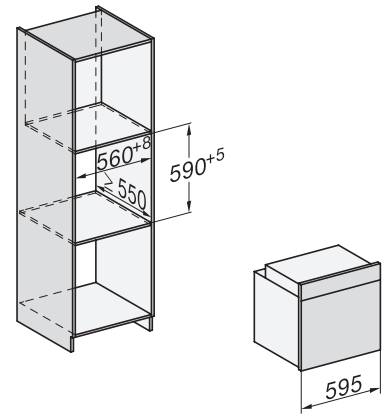

H 7264 BP

Cuptor

design unitar cu text clar, rețea și piroliză.

installation H7000 XL, installation drawing

side view H7000 XL, installation drawings

built-in H7000 XL, installation drawing

Installation H7000 XL underframe, installation drawings