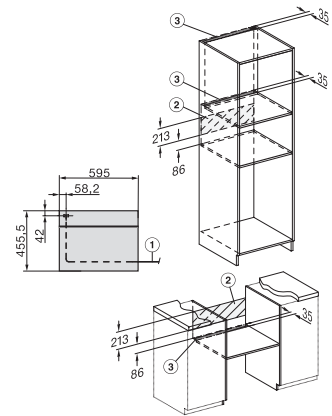

H 7440 B

Cuptor compact

design unitar sistem de iluminat LED și PerfectClean.

side view H7000 M, installation drawings

side view H7000 M, installation drawings, GB, AU

built-in H7000 M, installation drawing

built-in H7000 M build-under, installation drawing

H2840B, H7244B, H7440B, installation drawings

Installation H7000 M, installation drawing

H7000 handle, installation drawing

H7000 handle, glass, installation drawings