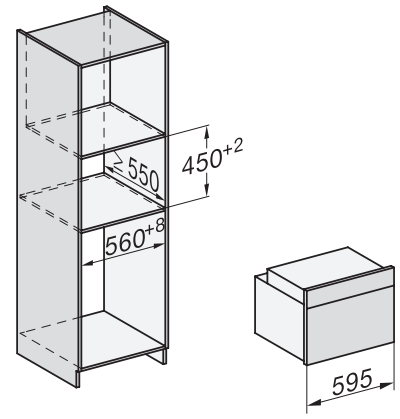

H 7440 B

Cuptor compact

design unitar sistem de iluminat LED și PerfectClean.

side view H7000 M, installation drawings

side view H7000 M, installation drawings, GB, AU

built-in H7000 M, installation drawing