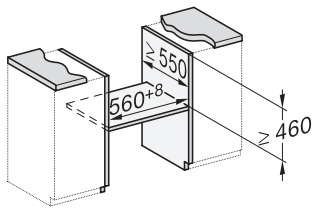

H 7440 B

Cuptor compact

design unitar sistem de iluminat LED și PerfectClean.

side view H7000 M, installation drawings

side view H7000 M, installation drawings, GB, AU

built-in H7000 M, installation drawing

built-in H7000 M build-under, installation drawing

H2840B, H7244B, H7440B, installation drawings

Installation H7000 M, installation drawing

H7000 handle, installation drawing

H7000 handle, glass, installation drawings