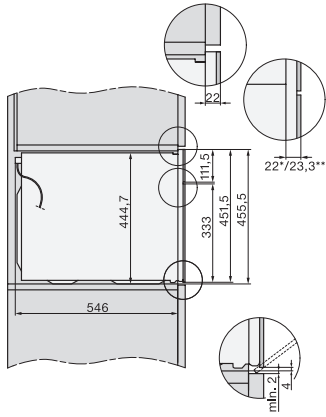

H 7440 BM

Cuptor combi cu microunde compact
cu un design unitar, programe automate și moduri combinate.

side view H7000 BM, installation drawings

built-in H7000 BM, installation drawing

built-in H7000 BM build-under, installation drawings