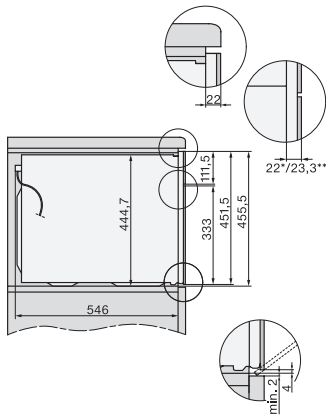

H 7440 BM

Cuptor combi cu microunde compact
cu un design unitar, programe automate și moduri combinate.

side view H7000 BM, installation drawings

built-in H7000 BM, installation drawing

built-in H7000 BM build-under, installation drawings

installation H7000 BM, installation drawing

H7000 handle, installation drawing

Installation H7000 BM XL, installation drawings

side view H7000 BM build-under, installation drawings

side view Kombi BM XL, installation drawings