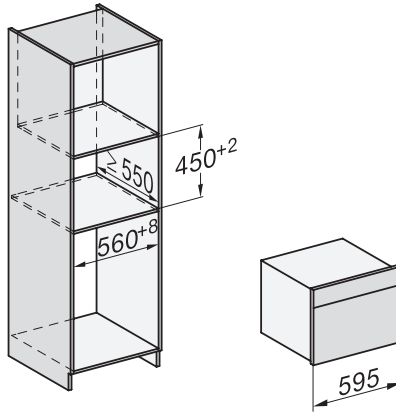

H 7440 BM

Cuptor combi cu microunde compact
cu un design unitar, programe automate și moduri combinate.

side view H7000 BM, installation drawings

built-in H7000 BM, installation drawing

built-in H7000 BM build-under, installation drawings