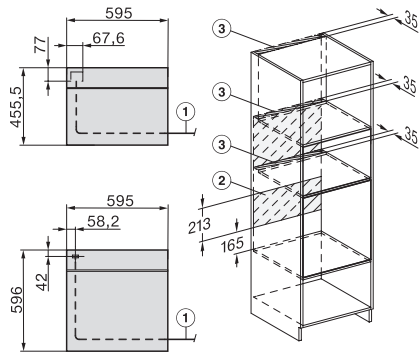

Installation H7000 XL underframe, installation drawings

H2x6x-1B/BP/E/EP//IP, H2850BP, H7x6xB/BP/BPX, H2x6xB, installation drawings

H7000 handle, installation drawing

Installation H7000 BM XL, installation drawings

side view H7000 XL build-under, installation drawing

side view Kombi BM XL, installation drawings

H 7464 BP

Cuptor

design unitar cu termometru pentru alimente și sistem de iluminat LED.

Installation Kombi BM XL, installation drawings