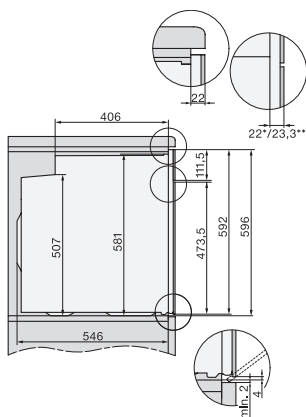

H 7464 BP

Cuptor

design unitar cu termometru pentru alimente și sistem de iluminat LED.

installation H7000 XL, installation drawing

side view H7000 XL, installation drawings

built-in H7000 XL, installation drawing

Installation H7000 XL underframe, installation drawings

H2x6x-1B/BP/E/EP//IP, H2850BP, H7x6xB/BP/BPX, H2x6xB, installation drawings

H7000 handle, installation drawing

Installation H7000 BM XL, installation drawings

side view H7000 XL build-under, installation drawing

side view Kombi BM XL, installation drawings

H 7464 BP

Cuptor

design unitar cu termometru pentru alimente și sistem de iluminat LED.

Installation Kombi BM XL, installation drawings