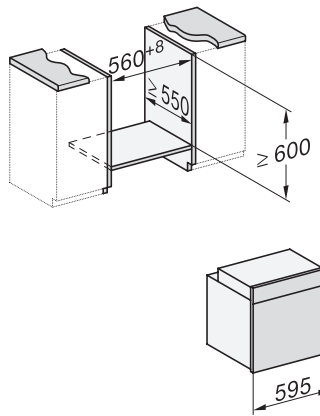

H 7464 BP

Cuptor

design unitar cu termometru pentru alimente și sistem de iluminat LED.

installation H7000 XL, installation drawing

side view H7000 XL, installation drawings

built-in H7000 XL, installation drawing

Installation H7000 XL underframe, installation drawings

H2x6x-1B/BP/E/EP//IP, H2850BP, H7x6xB/BP/BPX, H2x6xB, installation drawings

H7000 handle, installation drawing

Installation H7000 BM XL, installation drawings