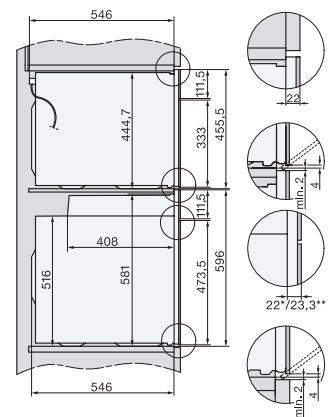

H 7464 BP

Cuptor

design unitar cu termometru pentru alimente și sistem de iluminat LED.

installation H7000 XL, installation drawing

side view H7000 XL, installation drawings

built-in H7000 XL, installation drawing

Installation H7000 XL underframe, installation drawings

H2x6x-1B/BP/E/EP//IP, H2850BP, H7x6xB/BP/BPX, H2x6xB, installation drawings

H7000 handle, installation drawing

Installation H7000 BM XL, installation drawings

side view H7000 XL build-under, installation drawing

side view Kombi BM XL, installation drawings

H 7464 BP

Cuptor

design unitar cu termometru pentru alimente și sistem de iluminat LED.

Installation Kombi BM XL, installation drawings