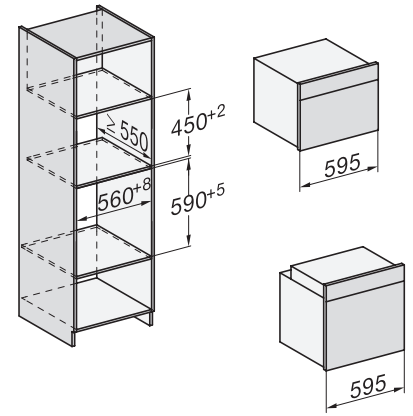

Installation H7000 BM XL, installation drawings