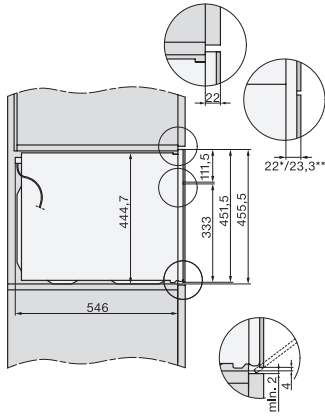

H 7840 BM

Cuptor combi cu microunde compact
cu un design unitar, programe automate și termometru pentru alimente

side view H7000 BM, installation drawings

built-in H7000 BM, installation drawing

built-in H7000 BM build-under, installation drawings