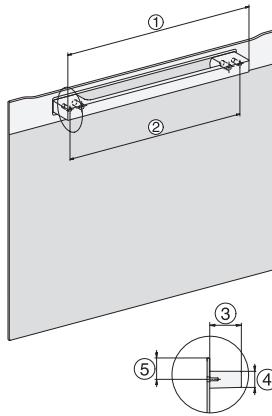

H7000 handle, installation drawing