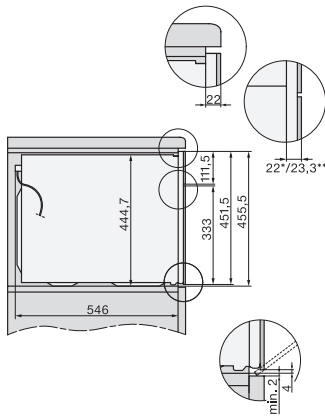

H 7840 BM

Cuptor combi cu microunde compact
cu un design unitar, programe automate și termometru pentru alimente

side view H7000 BM, installation drawings

built-in H7000 BM, installation drawing

built-in H7000 BM build-under, installation drawings

installation H7000 BM, installation drawing

H7000 handle, installation drawing

Installation H7000 BM XL, installation drawings

side view H7000 BM build-under, installation drawings

side view Kombi BM XL, installation drawings