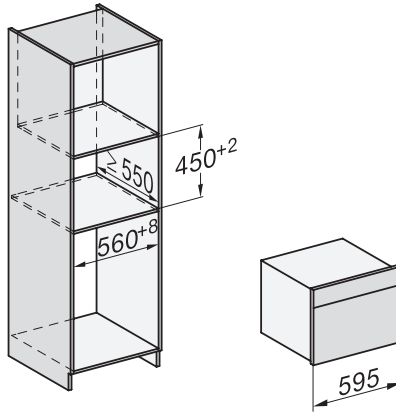

H 7840 BM

Cuptor combi cu microunde compact
cu un design unitar, programe automate și termometru pentru alimente

side view H7000 BM, installation drawings

built-in H7000 BM, installation drawing

built-in H7000 BM build-under, installation drawings