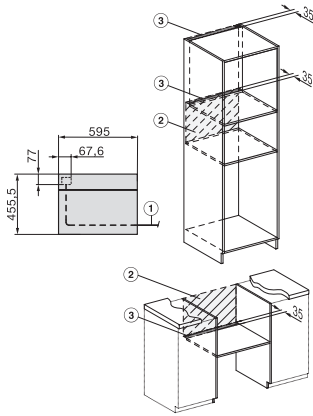

H 7840 BMX

Cuptor combi cu microunde fără mâner
cu un design unitar, programe automate și termometru pentru alimente

side view H7000 BM, installation drawings

built-in H7000 BM, installation drawing

built-in H7000 BM build-under, installation drawings

installation H7000 BM, installation drawing

Installation H7000 BM XL, installation drawings

side view H7000 BM build-under, installation drawings

side view Kombi BM XL, installation drawings

Installation Kombi BM XL, installation drawings