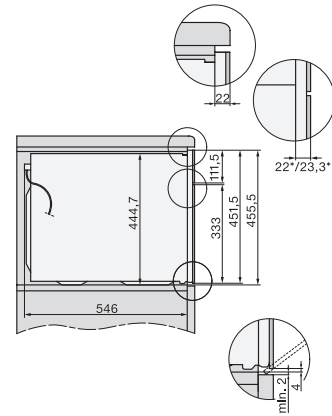

H 7840 BMX

Cuptor combi cu microunde fără mâner
cu un design unitar, programe automate și termometru pentru alimente

side view H7000 BM, installation drawings

built-in H7000 BM, installation drawing

built-in H7000 BM build-under, installation drawings

installation H7000 BM, installation drawing

Installation H7000 BM XL, installation drawings

side view H7000 BM build-under, installation drawings

side view Kombi BM XL, installation drawings

Installation Kombi BM XL, installation drawings