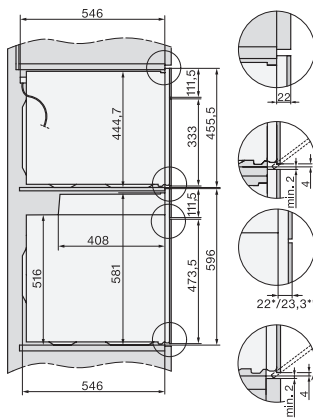

H 7840 BMX

Cuptor combi cu microunde fără mâner
cu un design unitar, programe automate și termometru pentru alimente

side view H7000 BM, installation drawings

built-in H7000 BM, installation drawing

built-in H7000 BM build-under, installation drawings

installation H7000 BM, installation drawing

Installation H7000 BM XL, installation drawings

side view H7000 BM build-under, installation drawings

side view Kombi BM XL, installation drawings

Installation Kombi BM XL, installation drawings