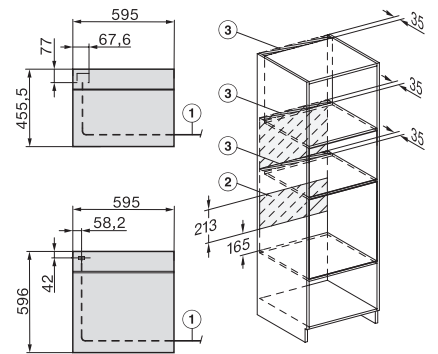

H 7860 BP
Cuptor
design unitar cu termometru pentru alimente și BrilliantLight.

installation H7000 XL, installation drawing

side view H7000 XL, installation drawings

built-in H7000 XL, installation drawing

Installation H7000 XL underframe, installation drawings

H7000 handle, glass, installation drawings

Installation H7000 BM XL, installation drawings

side view H7000 XL build-under, installation drawing

side view Kombi BM XL, installation drawings