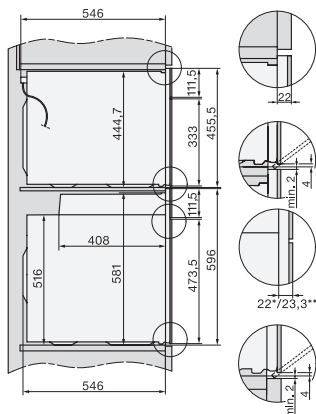

H 7860 BP
Cuptor
design unitar cu termometru pentru alimente și BrilliantLight.

installation H7000 XL, installation drawing

side view H7000 XL, installation drawings

built-in H7000 XL, installation drawing

Installation H7000 XL underframe, installation drawings

H7000 handle, glass, installation drawings

Installation H7000 BM XL, installation drawings

side view H7000 XL build-under, installation drawing

side view Kombi BM XL, installation drawings