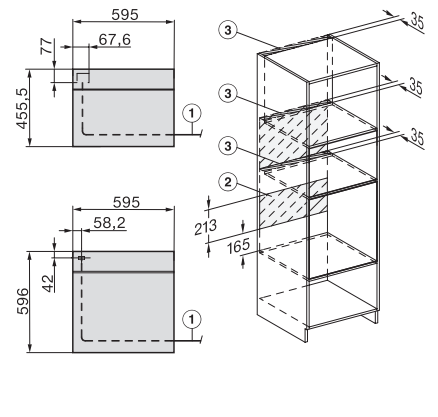

H 7860 BP

Cuptor

design unitar cu termometru pentru alimente și BrilliantLight.

installation H7000 XL, installation drawing

side view H7000 XL, installation drawings

built-in H7000 XL, installation drawing

Installation H7000 XL underframe, installation drawings

H7000 handle, installation drawing

Installation H7000 BM XL, installation drawings

side view H7000 XL build-under, installation drawing

side view Kombi BM XL, installation drawings