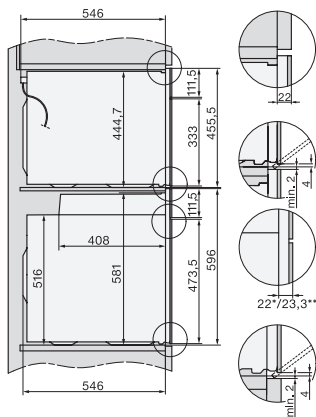

H 7860 BP

Cuptor

design unitar cu termometru pentru alimente și BrilliantLight.

installation H7000 XL, installation drawing

side view H7000 XL, installation drawings

built-in H7000 XL, installation drawing

Installation H7000 XL underframe, installation drawings

H7000 handle, installation drawing

Installation H7000 BM XL, installation drawings

side view H7000 XL build-under, installation drawing

side view Kombi BM XL, installation drawings