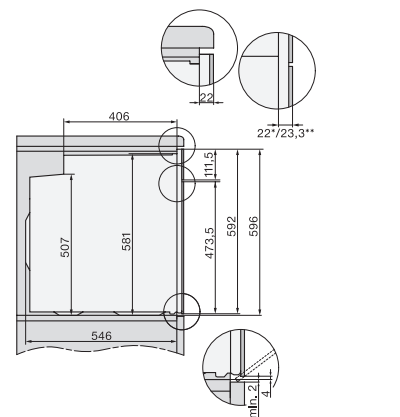

H 7860 BPX

Cuptor fără mâner

design unitar cu termometru pentru alimente și BrilliantLight.

installation H7000 XL, installation drawing

side view H7000 XL, installation drawings

built-in H7000 XL, installation drawing

Installation H7000 XL underframe, installation drawings

Installation H7000 BM XL, installation drawings

side view H7000 XL build-under, installation drawing

side view Kombi BM XL, installation drawings

Installation Kombi BM XL, installation drawings