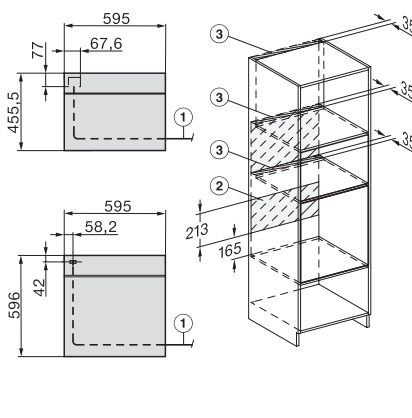

H 7860 BPX

Cuptor fără mâner

design unitar cu termometru pentru alimente și BrilliantLight.

installation H7000 XL, installation drawing

side view H7000 XL, installation drawings

built-in H7000 XL, installation drawing

Installation H7000 XL underframe, installation drawings

Installation H7000 BM XL, installation drawings

side view H7000 XL build-under, installation drawing

side view Kombi BM XL, installation drawings

Installation Kombi BM XL, installation drawings