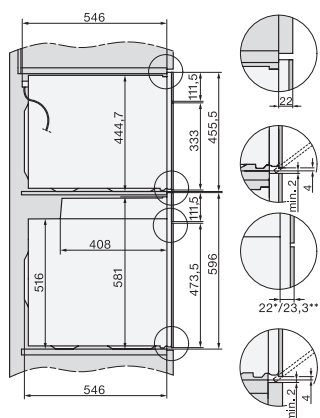

H 7860 BPX

Cuptor fără mâner

design unitar cu termometru pentru alimente și BrilliantLight.

installation H7000 XL, installation drawing

side view H7000 XL, installation drawings

built-in H7000 XL, installation drawing

Installation H7000 XL underframe, installation drawings

Installation H7000 BM XL, installation drawings

side view H7000 XL build-under, installation drawing

side view Kombi BM XL, installation drawings

Installation Kombi BM XL, installation drawings