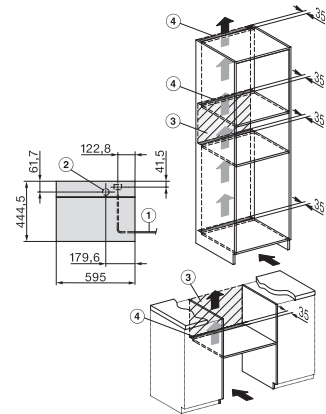

side view, DG, DGM, ESW7x20 installation drawings

Installation, ESW7x20, DGM7x4x installation drawings

Installation\_DG\_DGM\_DGC\_XL\_ESW7x10\_EVS7010, installation drawings

Side view\_DG\_DGM\_ESW7x10\_EVS7010 installation drawings

DG7xxx, DGM7xxx, installation drawings

built-in DG DGM DGC XL build-under, installation drawing

Screw joint DG DGM, installation drawing

DGM 7840

Cuptor cu aburi și microunde

pt. gătit sănătos și încălz. rapidă prin conect. în rețea, găt. meniu + M Touch.

DG DGM, installation drawing

side view DG DGM, installation drawings

installation DGM, installation drawing