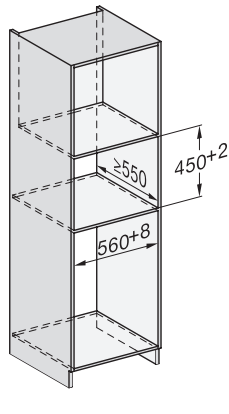

side view, DG, DGM, ESW7x20 installation drawings

Installation, ESW7x20, DGM7x4x installation drawings

Installation\_DG\_DGM\_DGC\_XL\_ESW7x10\_EVS7010, installation drawings

Side view\_DG\_DGM\_ESW7x10\_EVS7010 installation drawings

DG7xxx, DGM7xxx, installation drawings

built-in DG DGM DGC XL build-under, installation drawing

Screw joint DG DGM, installation drawing

DGM 7840

Cuptor cu aburi și microunde

pt. gătit sănătos și încălz. rapidă prin conect. în rețea, găt. meniu + M Touch.

DG DGM, installation drawing

side view DG DGM, installation drawings

installation DGM, installation drawing