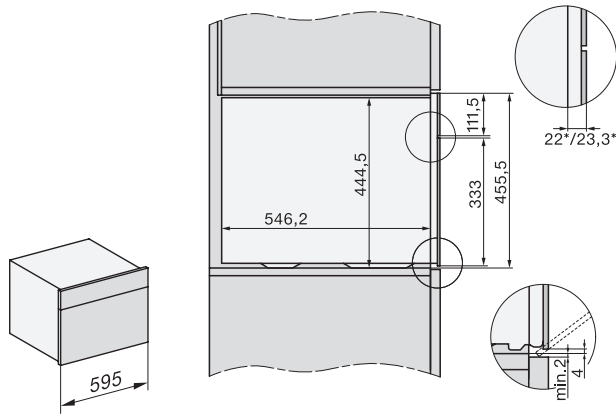

side view, DG, DGM, ESW7x20 installation drawings

Installation, ESW7x20, DGM7x4x installation drawings

Installation\_DG\_DGM\_DGC\_XL\_ESW7x10\_EVS7010, installation drawings

Side view\_DG\_DGM\_ESW7x10\_EVS7010 installation drawings

DG7xxx, DGM7xxx, installation drawings

built-in DG DGM DGC XL build-under, installation drawing

Screw joint DG DGM, installation drawing

DGM 7840

Cuptor cu aburi și microunde

pt. gătit sănătos și încălz. rapidă prin conect. în rețea, găt. meniu + M Touch.

DG DGM, installation drawing

side view DG DGM, installation drawings

installation DGM, installation drawing