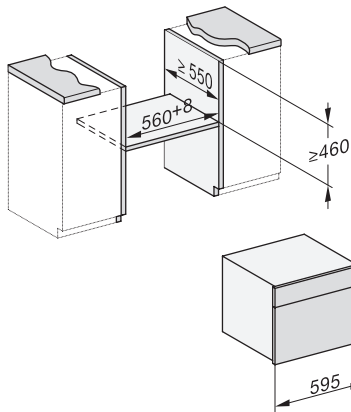

side view, DG, DGM, ESW7x20 installation drawings

Installation, ESW7x20, DGM7x4x installation drawings

Installation\_DG\_DGM\_DGC\_XL\_ESW7x10\_EVS7010, installation drawings

Side view\_DG\_DGM\_ESW7x10\_EVS7010 installation drawings

DG7xxx, DGM7xxx, installation drawings

built-in DG DGM DGC XL build-under, installation drawing

Screw joint DG DGM, installation drawing

DGM 7840

Cuptor cu aburi și microunde

pt. gătit sănătos și încălz. rapidă prin conect. în rețea, găt. meniu + M Touch.

DG DGM, installation drawing

side view DG DGM, installation drawings

installation DGM, installation drawing