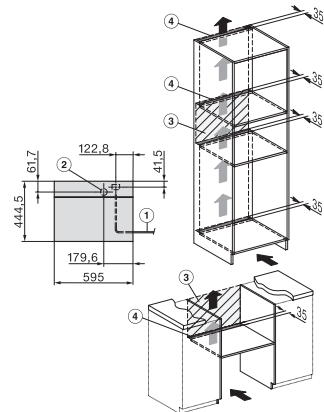

side view, DG, DGM, ESW7x20 installation drawings

Installation, ESW7x20, DGM7x4x installation drawings

Installation_DG_DGM_DGC_XL_ESW7x10_EVS7010, installation drawings

Side view_DG_DGM_ESW7x10_EVS7010 installation drawings

DG7xxx, DGM7xxx, installation drawings

built-in DG DGM DGC XL build-under, installation drawing

Screw joint DG DGM, installation drawing

DGM 7840

Cuptor cu aburi și microunde

pt. gătit sănătos și încălz. rapidă prin conect. în rețea, găt. meniu + M Touch.

DG DGM, installation drawing

side view DG DGM, installation drawings

installation DGM, installation drawing