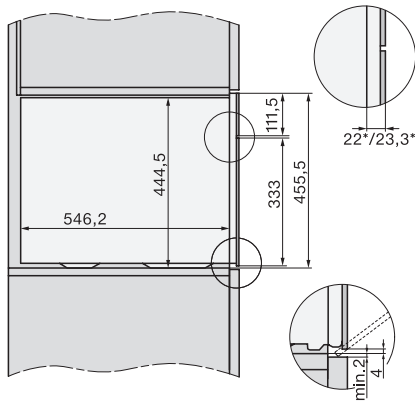

side view, DG, DGM, ESW7x20 installation drawings

Installation, ESW7x20, DGM7x4x installation drawings

Installation_DG_DGM_DGC_XL_ESW7x10_EVS7010, installation drawings

Side view_DG_DGM_ESW7x10_EVS7010 installation drawings

DG7xxx, DGM7xxx, installation drawings

built-in DG DGM DGC XL build-under, installation drawing

Screw joint DG DGM, installation drawing

DGM 7840

Cuptor cu aburi și microunde

pt. gătit sănătos și încălz. rapidă prin conect. în rețea, găt. meniu + M Touch.

DG DGM, installation drawing

side view DG DGM, installation drawings

installation DGM, installation drawing