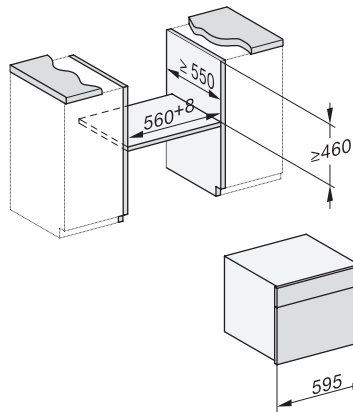

side view, DG, DGM, ESW7x20 installation drawings

Installation, ESW7x20, DGM7x4x installation drawings

Installation_DG_DGM_DGC_XL_ESW7x10_EVS7010, installation drawings

Side view_DG_DGM_ESW7x10_EVS7010 installation drawings

DG7xxx, DGM7xxx, installation drawings

built-in DG DGM DGC XL build-under, installation drawing

Screw joint DG DGM, installation drawing

DGM 7840

Cuptor cu aburi și microunde

pt. gătit sănătos și încălz. rapidă prin conect. în rețea, găt. meniu + M Touch.

DG DGM, installation drawing

side view DG DGM, installation drawings

installation DGM, installation drawing