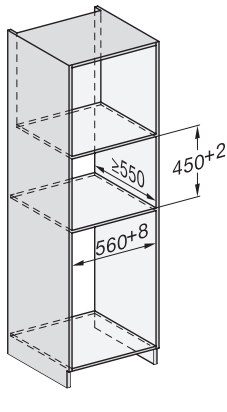

side view, DG, DGM, ESW7x20 installation drawings

Installation, ESW7x20, DGM7x4x installation drawings

Installation_DG_DGM_DGC_XL_ESW7x10_EVS7010, installation drawings

Side view_DG_DGM_ESW7x10_EVS7010 installation drawings

DG7xxx, DGM7xxx, installation drawings

built-in DG DGM DGC XL build-under, installation drawing

Screw joint DG DGM, installation drawing

DGM 7840

Cuptor cu aburi și microunde

pt. gătit sănătos și încălz. rapidă prin conect. în rețea, găt. meniu + M Touch.

DG DGM, installation drawing

side view DG DGM, installation drawings

installation DGM, installation drawing