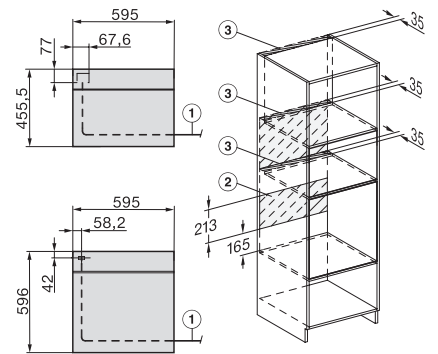

H 7260 B CulinArt  
Cuptor  
design unitar cu afișare clară a textului și PerfectClean.

installation H7000 XL, installation drawing

side view H7000 XL, installation drawings

built-in H7000 XL, installation drawing

Installation H7000 XL underframe, installation drawings

H7000 handle, installation drawing

Installation H7000 BM XL, installation drawings

side view H7000 XL build-under, installation drawing

side view Kombi BM XL, installation drawings