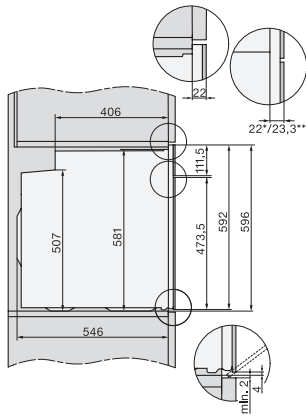

H 7260 B CulinArt  
Cuptor  
design unitar cu afișare clară a textului și PerfectClean.

installation H7000 XL, installation drawing

side view H7000 XL, installation drawings

built-in H7000 XL, installation drawing