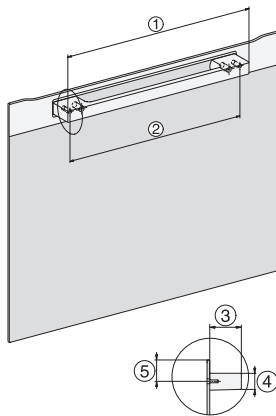

H7000 handle, installation drawing