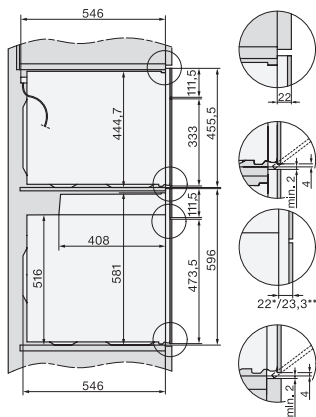

H 7260 B CulinArt  
Cuptor  
design unitar cu afișare clară a textului și PerfectClean.

installation H7000 XL, installation drawing

side view H7000 XL, installation drawings

built-in H7000 XL, installation drawing

Installation H7000 XL underframe, installation drawings

H7000 handle, installation drawing

Installation H7000 BM XL, installation drawings

side view H7000 XL build-under, installation drawing

side view Kombi BM XL, installation drawings