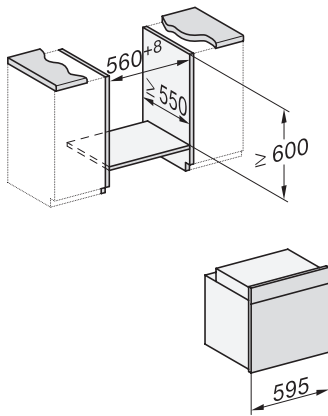

H 7260 B CulinArt  
Cuptor  
design unitar cu afișare clară a textului și PerfectClean.

installation H7000 XL, installation drawing

side view H7000 XL, installation drawings

built-in H7000 XL, installation drawing