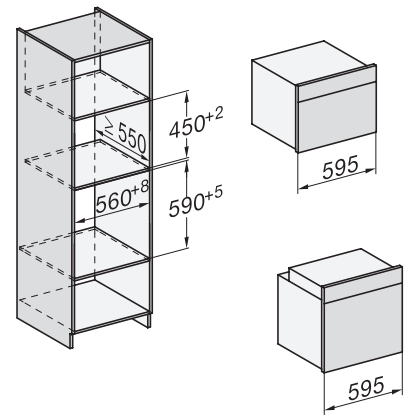

Installation H7000 BM XL, installation drawings