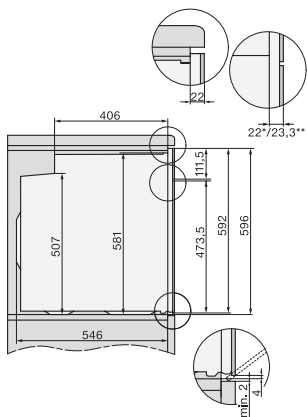

H 7260 B CulinArt  
Cuptor  
design unitar cu afișare clară a textului și PerfectClean.

installation H7000 XL, installation drawing

side view H7000 XL, installation drawings

built-in H7000 XL, installation drawing

Installation H7000 XL underframe, installation drawings

H7000 handle, installation drawing

Installation H7000 BM XL, installation drawings

side view H7000 XL build-under, installation drawing

side view Kombi BM XL, installation drawings