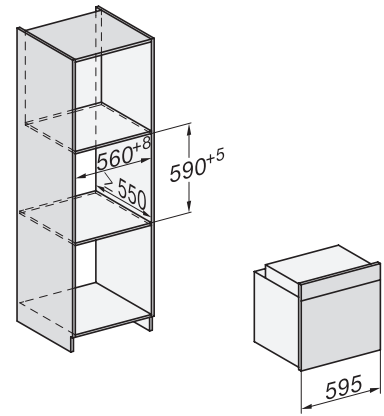

H 7260 B CulinArt  
Cuptor  
design unitar cu afișare clară a textului și PerfectClean.

installation H7000 XL, installation drawing

side view H7000 XL, installation drawings

built-in H7000 XL, installation drawing