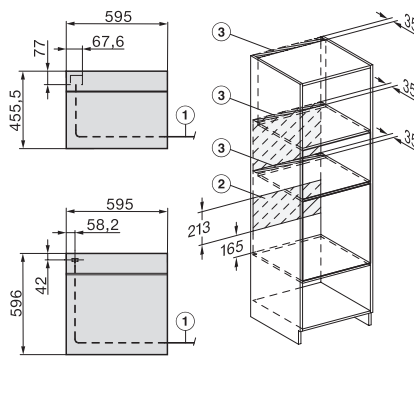

H 7260 B CulinArt

Cuptor

design unitar cu afișare clară a textului și PerfectClean.

installation H7000 XL, installation drawing

side view H7000 XL, installation drawings

built-in H7000 XL, installation drawing

Installation H7000 XL underframe, installation drawings

Installation H7000 BM XL, installation drawings

side view H7000 XL build-under, installation drawing

side view Kombi BM XL, installation drawings

Installation Kombi BM XL, installation drawings