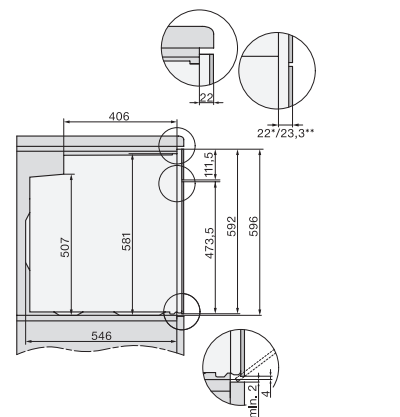

H 7260 B CulinArt

Cuptor

design unitar cu afișare clară a textului și PerfectClean.

installation H7000 XL, installation drawing

side view H7000 XL, installation drawings

built-in H7000 XL, installation drawing

Installation H7000 XL underframe, installation drawings

Installation H7000 BM XL, installation drawings

side view H7000 XL build-under, installation drawing

side view Kombi BM XL, installation drawings

Installation Kombi BM XL, installation drawings