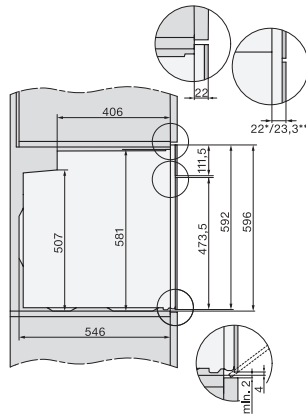

H 7260 B CulinArt

Cuptor

design unitar cu afișare clară a textului și PerfectClean.

installation H7000 XL, installation drawing

side view H7000 XL, installation drawings

built-in H7000 XL, installation drawing