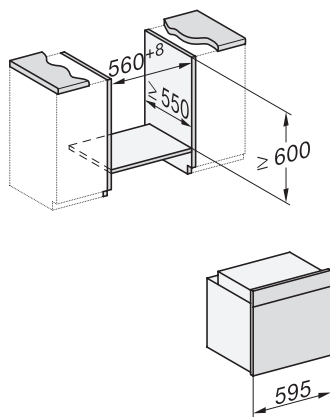

H 7260 B CulinArt

Cuptor

design unitar cu afișare clară a textului și PerfectClean.

installation H7000 XL, installation drawing

side view H7000 XL, installation drawings

built-in H7000 XL, installation drawing