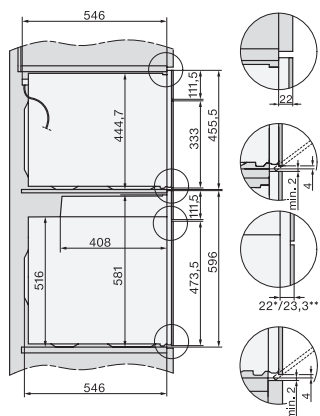

H 7260 B CulinArt

Cuptor

design unitar cu afișare clară a textului și PerfectClean.

installation H7000 XL, installation drawing

side view H7000 XL, installation drawings

built-in H7000 XL, installation drawing

Installation H7000 XL underframe, installation drawings

Installation H7000 BM XL, installation drawings

side view H7000 XL build-under, installation drawing

side view Kombi BM XL, installation drawings

Installation Kombi BM XL, installation drawings