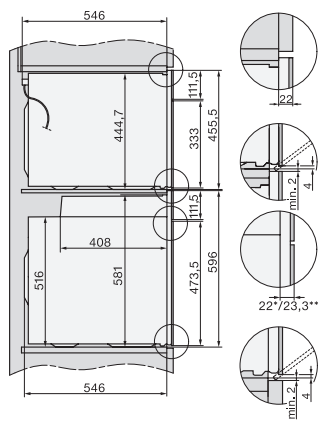

H 7260 BP CulinArt
Cuptor
design unitar cu afișare clară a textului și piroliză.

installation H7000 XL, installation drawing

side view H7000 XL, installation drawings

built-in H7000 XL, installation drawing

Installation H7000 XL underframe, installation drawings

Installation H7000 BM XL, installation drawings

side view H7000 XL build-under, installation drawing

side view Kombi BM XL, installation drawings

Installation Kombi BM XL, installation drawings