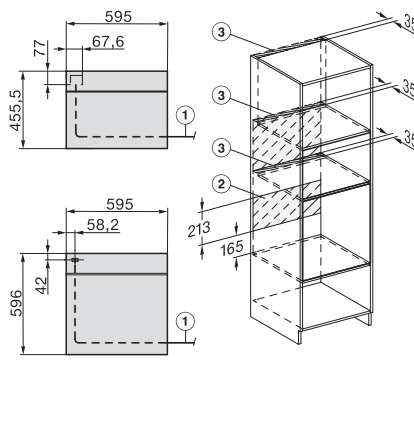

H 7260 BP CulinArt
Cuptor
design unitar cu afișare clară a textului și piroliză.

installation H7000 XL, installation drawing

side view H7000 XL, installation drawings

built-in H7000 XL, installation drawing

Installation H7000 XL underframe, installation drawings

Installation H7000 BM XL, installation drawings

side view H7000 XL build-under, installation drawing

side view Kombi BM XL, installation drawings

Installation Kombi BM XL, installation drawings