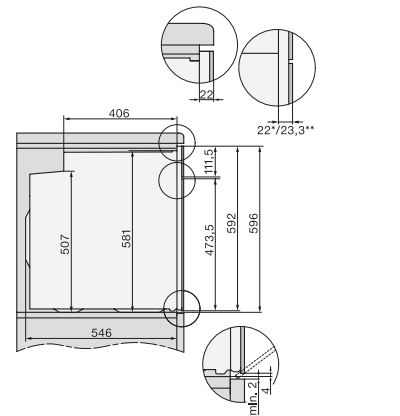

H 7260 BP CulinArt
Cuptor
design unitar cu afișare clară a textului și piroliză.

installation H7000 XL, installation drawing

side view H7000 XL, installation drawings

built-in H7000 XL, installation drawing

Installation H7000 XL underframe, installation drawings

Installation H7000 BM XL, installation drawings

side view H7000 XL build-under, installation drawing

side view Kombi BM XL, installation drawings

Installation Kombi BM XL, installation drawings