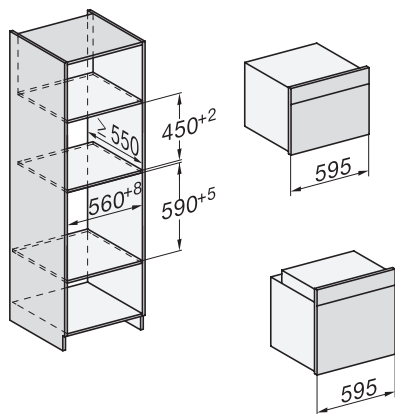

H 7262 B  
 Cuptor  
 cu afișaj text clar, termometru pentru alimente și PerfectClean

installation H7000 XL, installation drawing

installation H7000 XL, installation drawing, GB, AU

side view H7000 XL, installation drawings

built-in H7000 XL, installation drawing

Installation H7000 XL underframe, installation drawings

H7000 handle, glass, installation drawings

Installation H7000 BM XL, installation drawings

side view H7000 XL build-under, installation drawing