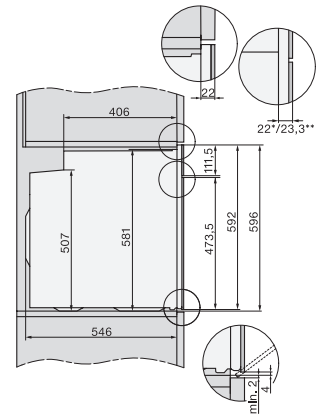

H 7262 B  
 Cuptor  
 cu afișaj text clar, termometru pentru alimente și PerfectClean

installation H7000 XL, installation drawing

installation H7000 XL, installation drawing, GB, AU

side view H7000 XL, installation drawings

built-in H7000 XL, installation drawing

Installation H7000 XL underframe, installation drawings

H7000 handle, glass, installation drawings

Installation H7000 BM XL, installation drawings

side view H7000 XL build-under, installation drawing