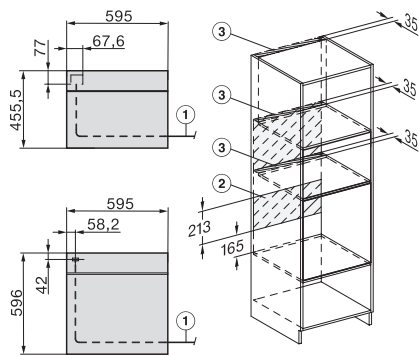

H 7262 B  
 Cuptor  
 cu afișaj text clar, termometru pentru alimente și PerfectClean

installation H7000 XL, installation drawing

installation H7000 XL, installation drawing, GB, AU

side view H7000 XL, installation drawings

built-in H7000 XL, installation drawing

Installation H7000 XL underframe, installation drawings

H7000 handle, glass, installation drawings

Installation H7000 BM XL, installation drawings

side view H7000 XL build-under, installation drawing

side view Kombi BM XL, installation drawings

H 7262 B

Cuptor

cu afișaj text clar, termometru pentru alimente și PerfectClean

Installation Kombi BM XL, installation drawings