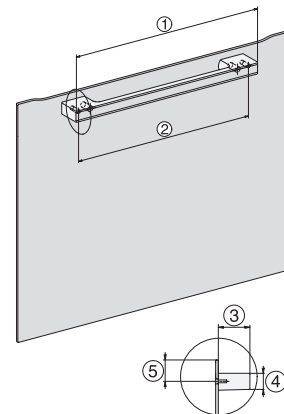

H 7262 B  
 Cuptor  
 cu afișaj text clar, termometru pentru alimente și PerfectClean

installation H7000 XL, installation drawing

installation H7000 XL, installation drawing, GB, AU

side view H7000 XL, installation drawings

built-in H7000 XL, installation drawing

Installation H7000 XL underframe, installation drawings

H7000 handle, glass, installation drawings

Installation H7000 BM XL, installation drawings

side view H7000 XL build-under, installation drawing