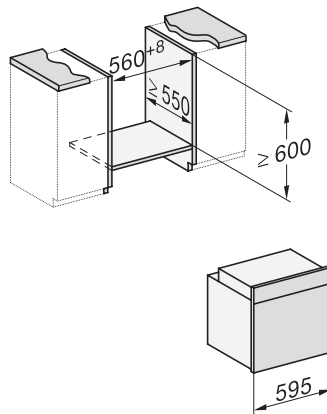

H 7262 B  
 Cuptor  
 cu afișaj text clar, termometru pentru alimente și PerfectClean

installation H7000 XL, installation drawing

installation H7000 XL, installation drawing, GB, AU

side view H7000 XL, installation drawings

built-in H7000 XL, installation drawing

Installation H7000 XL underframe, installation drawings

H7000 handle, glass, installation drawings

Installation H7000 BM XL, installation drawings

side view H7000 XL build-under, installation drawing