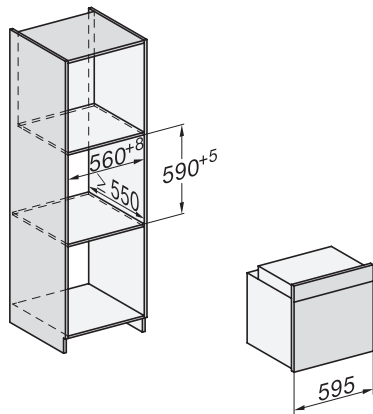

H 7262 B  
 Cuptor  
 cu afișaj text clar, termometru pentru alimente și PerfectClean

installation H7000 XL, installation drawing

installation H7000 XL, installation drawing, GB, AU

side view H7000 XL, installation drawings

built-in H7000 XL, installation drawing

Installation H7000 XL underframe, installation drawings

H7000 handle, glass, installation drawings

Installation H7000 BM XL, installation drawings

side view H7000 XL build-under, installation drawing