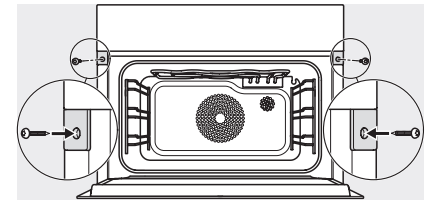

DGC 7541 HC Pro Cuptor cu abur Combi compact

Installation DG, DGM, DGC XL, ESW7x20 installation drawings

Installation DG, DGM, DGC XL, ESW7x10, EVS7010, installation drawings

built-in DG, DGM, DGC XL, build-under, installation drawing

DGC7x4x built-in tall cabinet, installation drawing

DGC7x4x swivel range of the aperture, installation drawings

screw joint DGC XL, installation drawing

side view DGC XL, installation drawings

H7x65BP, H7145BM, H7165B, H7365B, H2756B, H2765B/BP, DGC7151, DGC7351 installation drawings