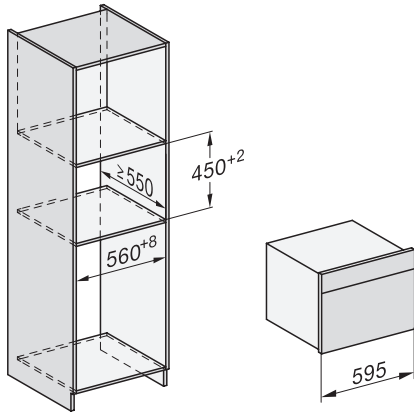

DGC 7541 HC Pro Cuptor cu abur Combi compact

Installation DG, DGM, DGC XL, ESW7x20 installation drawings

Installation DG, DGM, DGC XL, ESW7x10, EVS7010, installation drawings

built-in DG, DGM, DGC XL, build-under, installation drawing

DGC7x4x built-in tall cabinet, installation drawing

DGC7x4x swivel range of the aperture, installation drawings

screw joint DGC XL, installation drawing

side view DGC XL, installation drawings

H7x65BP, H7145BM, H7165B, H7365B, H2756B, H2765B/BP, DGC7151, DGC7351 installation drawings