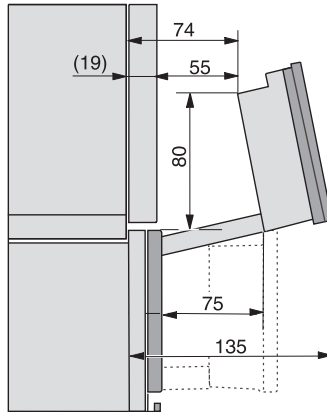

DGC 7541 HC Pro Cuptor cu abur Combi compact

Installation DG, DGM, DGC XL, ESW7x20 installation drawings

Installation DG, DGM, DGC XL, ESW7x10, EVS7010, installation drawings

built-in DG, DGM, DGC XL, build-under, installation drawing

DGC7x4x built-in tall cabinet, installation drawing

DGC7x4x swivel range of the aperture, installation drawings

screw joint DGC XL, installation drawing

side view DGC XL, installation drawings

H7x65BP, H7145BM, H7165B, H7365B, H2756B, H2765B/BP, DGC7151, DGC7351 installation drawings