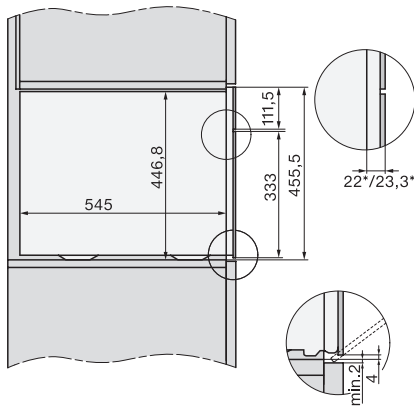

DGC 7541 HC Pro Cuptor cu abur Combi compact

Installation DG, DGM, DGC XL, ESW7x20 installation drawings

Installation DG, DGM, DGC XL, ESW7x10, EVS7010, installation drawings

built-in DG, DGM, DGC XL, build-under, installation drawing

DGC7x4x built-in tall cabinet, installation drawing

DGC7x4x swivel range of the aperture, installation drawings

screw joint DGC XL, installation drawing

side view DGC XL, installation drawings

H7x65BP, H7145BM, H7165B, H7365B, H2756B, H2765B/BP, DGC7151, DGC7351 installation drawings