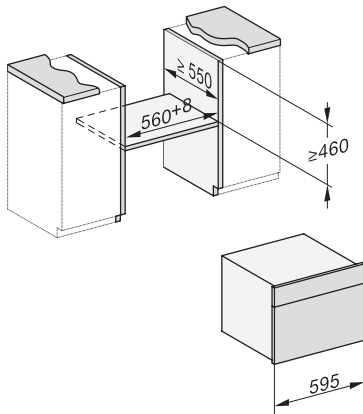

DGC 7840 HC Pro  
Cuptor cu abur Combi compact

H7000 handle, glass, installation drawings

Installation DG, DGM, DGC XL, ESW7x20 installation drawings

Installation\_DG\_DGM\_DGC\_XL\_ESW7x10\_EVS7010, installation drawings

built-in DG DGM DGC XL build-under, installation drawing

DGC7x4x built-in tall cabinet, installation drawing

DGC7x4x swivel range of the aperture, installation drawings

screw joint DGC XL, installation drawing

side view DGC XL, installation drawings