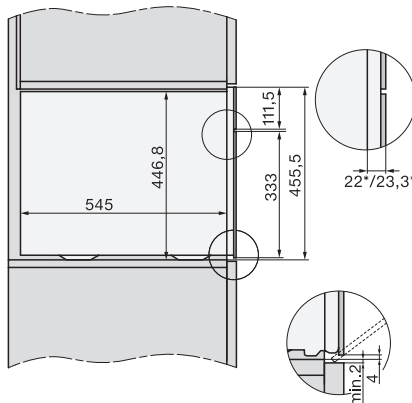

built-in DG DGM DGC XL build-under, installation drawing

DGC7x4x built-in tall cabinet, installation drawing

DGC7x4x swivel range of the aperture, installation drawings

screw joint DGC XL, installation drawing

side view DGC XL, installation drawings