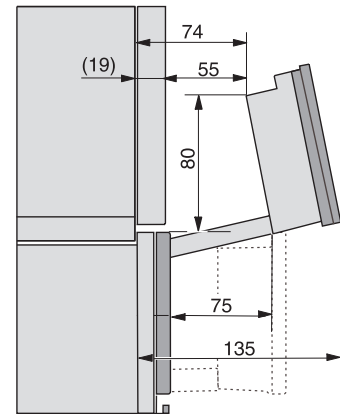

DGC 7840 HC Pro  
Cuptor cu abur Combi compact

H7000 handle, glass, installation drawings

Installation DG, DGM, DGC XL, ESW7x20 installation drawings

Installation\_DG\_DGM\_DGC\_XL\_ESW7x10\_EVS7010, installation drawings

built-in DG DGM DGC XL build-under, installation drawing

DGC7x4x built-in tall cabinet, installation drawing

DGC7x4x swivel range of the aperture, installation drawings

screw joint DGC XL, installation drawing

side view DGC XL, installation drawings