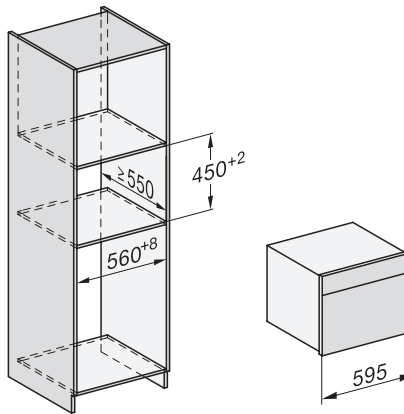

DGC 7840 HC Pro  
Cuptor cu abur Combi compact

H7000 handle, glass, installation drawings

Installation DG, DGM, DGC XL, ESW7x20 installation drawings

Installation\_DG\_DGM\_DGC\_XL\_ESW7x10\_EVS7010, installation drawings

built-in DG DGM DGC XL build-under, installation drawing

DGC7x4x built-in tall cabinet, installation drawing

DGC7x4x swivel range of the aperture, installation drawings

screw joint DGC XL, installation drawing

side view DGC XL, installation drawings