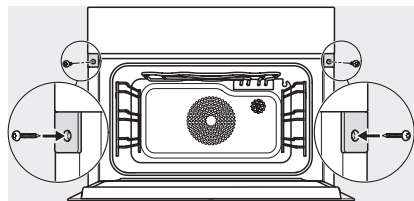

DGC 7840 HC Pro  
Cuptor cu abur Combi compact

H7000 handle, glass, installation drawings

Installation DG, DGM, DGC XL, ESW7x20 installation drawings

Installation\_DG\_DGM\_DGC\_XL\_ESW7x10\_EVS7010, installation drawings

built-in DG DGM DGC XL build-under, installation drawing

DGC7x4x built-in tall cabinet, installation drawing

DGC7x4x swivel range of the aperture, installation drawings

screw joint DGC XL, installation drawing

side view DGC XL, installation drawings