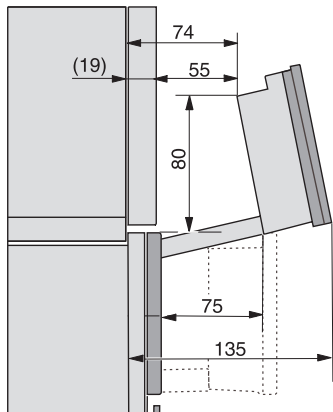

DGC 7845 HC Pro

Cuptor cu abur Combi compact cu racord la apă și la scurgere

H7000 handle, glass, installation drawings

Installation DG, DGM, DGC XL, ESW7x20 installation drawings

Installation_DG_DGM_DGC_XL_ESW7x10_EVS7010, installation drawings

built-in DG DGM DGC XL build-under, installation drawing

DGC7x4x built-in tall cabinet, installation drawing

DGC7x45 connections and ventilation 45cm, installation drawing

DGC7x4x swivel range of the aperture, installation drawings

screw joint DGC XL, installation drawing

side view DGC XL, installation drawings