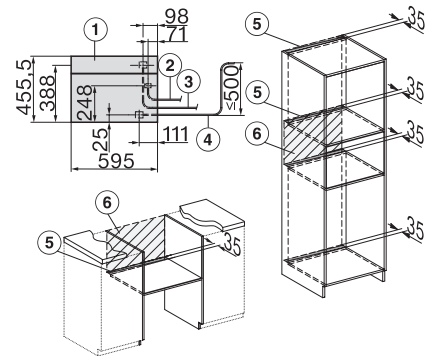

DGC 7845 HC Pro

Cuptor cu abur Combi compact cu racord la apă și la scurgere

H7000 handle, glass, installation drawings

Installation DG, DGM, DGC XL, ESW7x20 installation drawings

Installation_DG_DGM_DGC_XL_ESW7x10_EVS7010, installation drawings

built-in DG DGM DGC XL build-under, installation drawing

DGC7x4x built-in tall cabinet, installation drawing

DGC7x45 connections and ventilation 45cm, installation drawing

DGC7x4x swivel range of the aperture, installation drawings

screw joint DGC XL, installation drawing

side view DGC XL, installation drawings