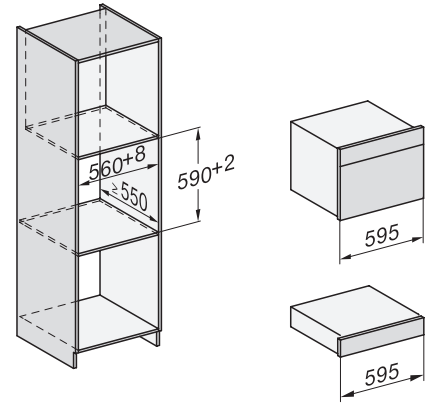

DGC 7845 HC Pro

Cuptor cu abur Combi compact cu racord la apă și la scurgere

H7000 handle, glass, installation drawings

Installation DG, DGM, DGC XL, ESW7x20 installation drawings

Installation_DG_DGM_DGC_XL_ESW7x10_EVS7010, installation drawings

built-in DG DGM DGC XL build-under, installation drawing

DGC7x4x built-in tall cabinet, installation drawing

DGC7x45 connections and ventilation 45cm, installation drawing

DGC7x4x swivel range of the aperture, installation drawings