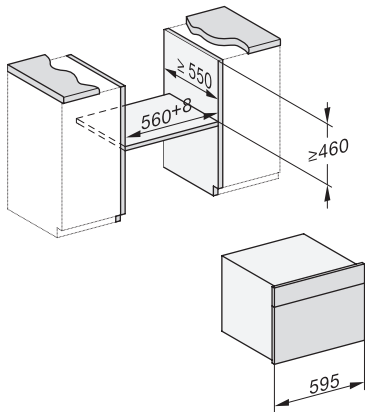

DGC 7845 HC Pro

Cuptor cu abur Combi compact cu racord la apă și la scurgere

H7000 handle, glass, installation drawings

Installation DG, DGM, DGC XL, ESW7x20 installation drawings

Installation_DG_DGM_DGC_XL_ESW7x10_EVS7010, installation drawings

built-in DG DGM DGC XL build-under, installation drawing

DGC7x4x built-in tall cabinet, installation drawing

DGC7x45 connections and ventilation 45cm, installation drawing

DGC7x4x swivel range of the aperture, installation drawings