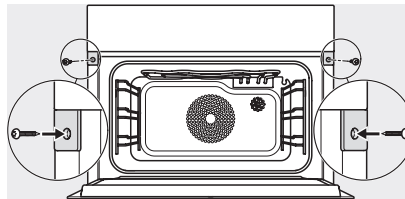

DGC 7845 HC Pro

Cuptor cu abur Combi compact cu racord la apă și la scurgere

H7000 handle, glass, installation drawings

Installation DG, DGM, DGC XL, ESW7x20 installation drawings

Installation_DG_DGM_DGC_XL_ESW7x10_EVS7010, installation drawings

built-in DG DGM DGC XL build-under, installation drawing

DGC7x4x built-in tall cabinet, installation drawing

DGC7x45 connections and ventilation 45cm, installation drawing

DGC7x4x swivel range of the aperture, installation drawings

screw joint DGC XL, installation drawing

side view DGC XL, installation drawings