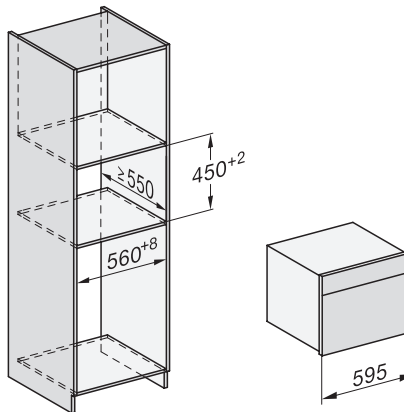

DGC 7845 HC Pro

Cuptor cu abur Combi compact cu racord la apă și la scurgere

H7000 handle, glass, installation drawings

Installation DG, DGM, DGC XL, ESW7x20 installation drawings

Installation_DG_DGM_DGC_XL_ESW7x10_EVS7010, installation drawings

built-in DG DGM DGC XL build-under, installation drawing

DGC7x4x built-in tall cabinet, installation drawing

DGC7x45 connections and ventilation 45cm, installation drawing

DGC7x4x swivel range of the aperture, installation drawings