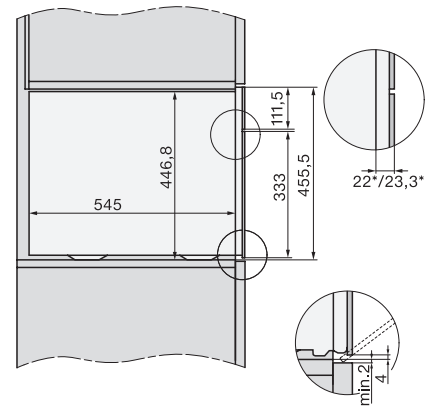

built-in DG DGM DGC XL build-under, installation drawing

DGC7x4x built-in tall cabinet, installation drawing

DGC7x45 connections and ventilation 45cm, installation drawing

DGC7x4x swivel range of the aperture, installation drawings

screw joint DGC XL, installation drawing

side view DGC XL, installation drawings