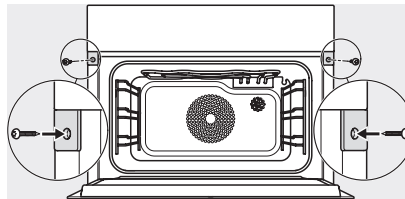

DGC 7845 HC Pro

Cuptor cu abur Combi compact cu racord la apă și la scurgere

H7000 handle, installation drawing

Installation DG, DGM, DGC XL, ESW7x20 installation drawings

Installation DG, DGM, DGC XL, ESW7x10, EVS7010, installation drawings

built-in DG, DGM, DGC XL, build-under, installation drawing

DGC7x4x built-in tall cabinet, installation drawing

DGC7x45 connections and ventilation 45cm, installation drawing

DGC7x4x swivel range of the aperture, installation drawings

screw joint DGC XL, installation drawing

side view DGC XL, installation drawings