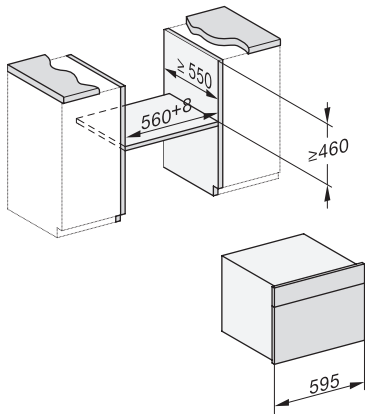

DGC 7845 HC Pro

Cuptor cu abur Combi compact cu racord la apă și la scurgere

H7000 handle, installation drawing

Installation DG, DGM, DGC XL, ESW7x20 installation drawings

Installation DG, DGM, DGC XL, ESW7x10, EVS7010, installation drawings

built-in DG, DGM, DGC XL, build-under, installation drawing

DGC7x4x built-in tall cabinet, installation drawing

DGC7x45 connections and ventilation 45cm, installation drawing

DGC7x4x swivel range of the aperture, installation drawings