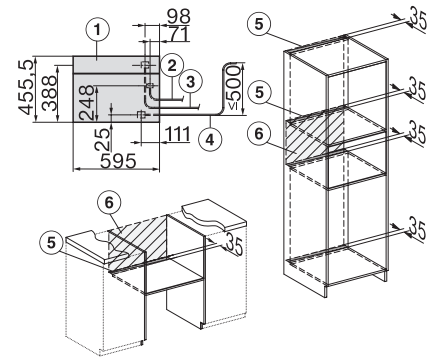

DGC 7845 HC Pro

Cuptor cu abur Combi compact cu racord la apă și la scurgere

H7000 handle, installation drawing

Installation DG, DGM, DGC XL, ESW7x20 installation drawings

Installation DG, DGM, DGC XL, ESW7x10, EVS7010, installation drawings

built-in DG, DGM, DGC XL, build-under, installation drawing

DGC7x4x built-in tall cabinet, installation drawing

DGC7x45 connections and ventilation 45cm, installation drawing

DGC7x4x swivel range of the aperture, installation drawings

screw joint DGC XL, installation drawing

side view DGC XL, installation drawings