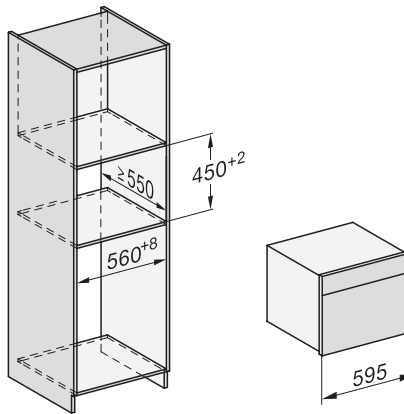

DGC 7845 HC Pro

Cuptor cu abur Combi compact cu racord la apă și la scurgere

H7000 handle, installation drawing

Installation DG, DGM, DGC XL, ESW7x20 installation drawings

Installation DG, DGM, DGC XL, ESW7x10, EVS7010, installation drawings

built-in DG, DGM, DGC XL, build-under, installation drawing

DGC7x4x built-in tall cabinet, installation drawing

DGC7x45 connections and ventilation 45cm, installation drawing

DGC7x4x swivel range of the aperture, installation drawings