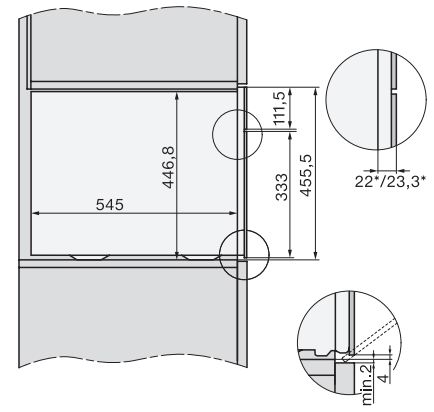

built-in DG, DGM, DGC XL, build-under, installation drawing

DGC7x4x built-in tall cabinet, installation drawing

DGC7x45 connections and ventilation 45cm, installation drawing

DGC7x4x swivel range of the aperture, installation drawings

screw joint DGC XL, installation drawing

side view DGC XL, installation drawings