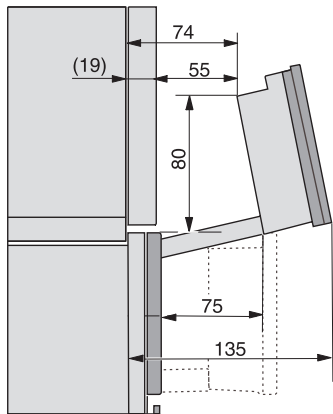

DGC 7845 HC Pro

Cuptor cu abur Combi compact cu racord la apă și la scurgere

H7000 handle, installation drawing

Installation DG, DGM, DGC XL, ESW7x20 installation drawings

Installation DG, DGM, DGC XL, ESW7x10, EVS7010, installation drawings

built-in DG, DGM, DGC XL, build-under, installation drawing

DGC7x4x built-in tall cabinet, installation drawing

DGC7x45 connections and ventilation 45cm, installation drawing

DGC7x4x swivel range of the aperture, installation drawings

screw joint DGC XL, installation drawing

side view DGC XL, installation drawings