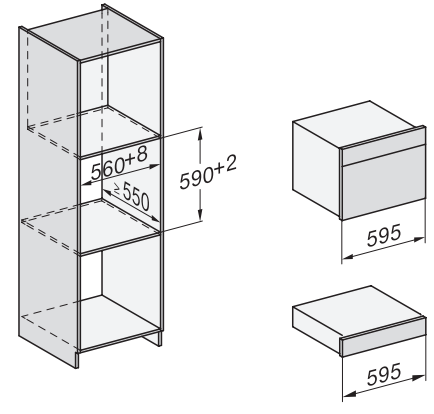

DGC 7845 HC Pro

Cuptor cu abur Combi compact cu racord la apă și la scurgere

H7000 handle, installation drawing

Installation DG, DGM, DGC XL, ESW7x20 installation drawings

Installation DG, DGM, DGC XL, ESW7x10, EVS7010, installation drawings

built-in DG, DGM, DGC XL, build-under, installation drawing

DGC7x4x built-in tall cabinet, installation drawing

DGC7x45 connections and ventilation 45cm, installation drawing

DGC7x4x swivel range of the aperture, installation drawings