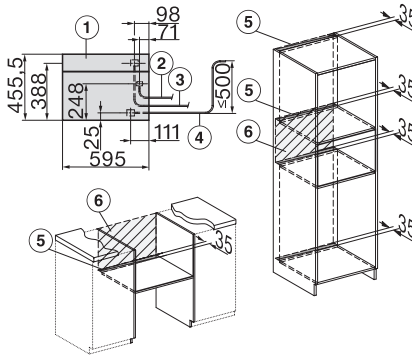

## DGC 7845 HCX Pro

Cuptor cu abur Combi compact fără mâner cu racord la apă și la scurgere

Installation DG, DGM, DGC XL, ESW7x20 installation drawings

Installation\_DG\_DGM\_DGC\_XL\_ESW7x10\_EVS7010, installation drawings

built-in DG DGM DGC XL build-under, installation drawing

DGC7x4x built-in tall cabinet, installation drawing

DGC7x45 connections and ventilation 45cm, installation drawing

DGC7x4x swivel range of the aperture, installation drawings

screw joint DGC XL, installation drawing

side view DGC XL, installation drawings