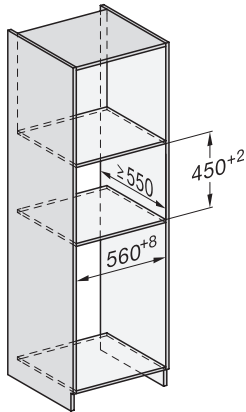

## DGC 7845 HCX Pro

Cuptor cu abur Combi compact fără mâner cu racord la apă și la scurgere

Installation DG, DGM, DGC XL, ESW7x20 installation drawings

Installation\_DG\_DGM\_DGC\_XL\_ESW7x10\_EVS7010, installation drawings

built-in DG DGM DGC XL build-under, installation drawing

DGC7x4x built-in tall cabinet, installation drawing

DGC7x45 connections and ventilation 45cm, installation drawing

DGC7x4x swivel range of the aperture, installation drawings