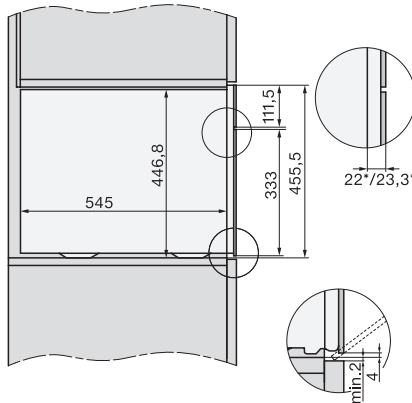

built-in DG DGM DGC XL build-under, installation drawing

DGC7x4x built-in tall cabinet, installation drawing

DGC7x45 connections and ventilation 45cm, installation drawing

DGC7x4x swivel range of the aperture, installation drawings

screw joint DGC XL, installation drawing

side view DGC XL, installation drawings