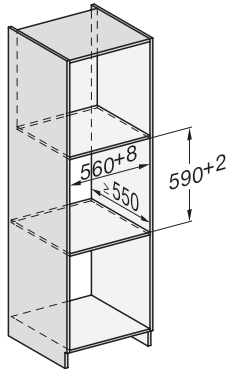

Installation_DG_DGM_DGC_XL_ESW7x10_EVS7010, installation drawings