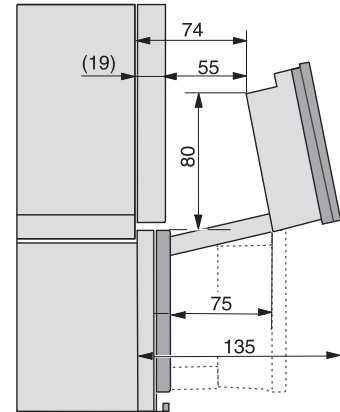

## DGC 7845 HCX Pro

Cuptor cu abur Combi compact fără mâner cu racord la apă și la scurgere

Installation DG, DGM, DGC XL, ESW7x20 installation drawings

Installation\_DG\_DGM\_DGC\_XL\_ESW7x10\_EVS7010, installation drawings

built-in DG DGM DGC XL build-under, installation drawing

DGC7x4x built-in tall cabinet, installation drawing

DGC7x45 connections and ventilation 45cm, installation drawing

DGC7x4x swivel range of the aperture, installation drawings

screw joint DGC XL, installation drawing

side view DGC XL, installation drawings