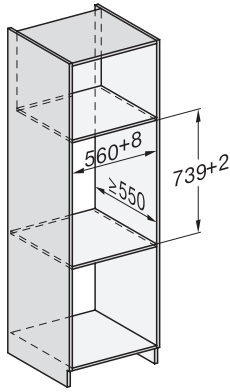

DGC 7845 HCX Pro

Cuptor cu abur Combi compact fără mâner cu racord la apă și la scurgere

Installation DG, DGM, DGC XL, ESW7x20 installation drawings