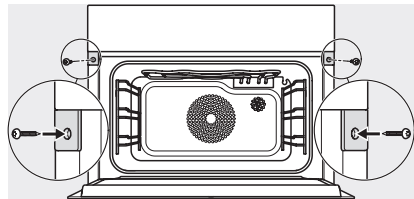

## DGC 7845 HCX Pro

Cuptor cu abur Combi compact fără mâner cu racord la apă și la scurgere

Installation DG, DGM, DGC XL, ESW7x20 installation drawings

Installation\_DG\_DGM\_DGC\_XL\_ESW7x10\_EVS7010, installation drawings

built-in DG DGM DGC XL build-under, installation drawing

DGC7x4x built-in tall cabinet, installation drawing

DGC7x45 connections and ventilation 45cm, installation drawing

DGC7x4x swivel range of the aperture, installation drawings

screw joint DGC XL, installation drawing

side view DGC XL, installation drawings