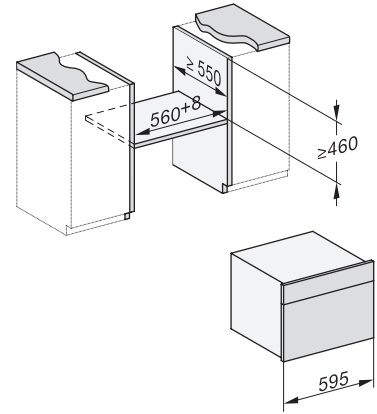

## DGC 7845 HCX Pro

Cuptor cu abur Combi compact fără mâner cu racord la apă și la scurgere

Installation DG, DGM, DGC XL, ESW7x20 installation drawings

Installation\_DG\_DGM\_DGC\_XL\_ESW7x10\_EVS7010, installation drawings

built-in DG DGM DGC XL build-under, installation drawing

DGC7x4x built-in tall cabinet, installation drawing

DGC7x45 connections and ventilation 45cm, installation drawing

DGC7x4x swivel range of the aperture, installation drawings