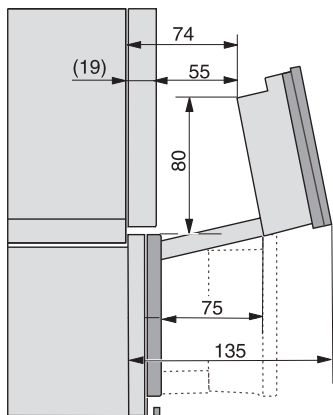

## DGC 7860 HC Pro Cuptor combi cu abur

H7000 handle, glass, installation drawings

Installation DGC XXL, ESW7x20 installation drawings

Installation\_DGC\_XXL\_ESW7x10\_EVS7010 installation drawings

built-in DGC XXL, installation drawing

built-in DGC XXL build-under, installation drawing

screw joint DGC XXL, installation drawing

DGC7x4x swivel range of the aperture, installation drawings

side view DGC XXL, installation drawings