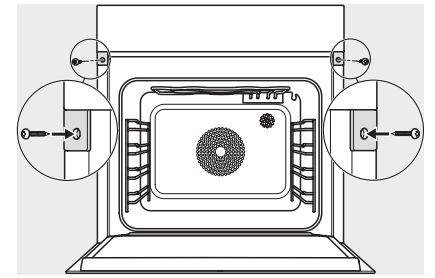

## DGC 7860 HC Pro Cuptor combi cu abur

H7000 handle, glass, installation drawings

Installation DGC XXL, ESW7x20 installation drawings

Installation\_DGC\_XXL\_ESW7x10\_EVS7010 installation drawings

built-in DGC XXL, installation drawing

built-in DGC XXL build-under, installation drawing

screw joint DGC XXL, installation drawing

DGC7x4x swivel range of the aperture, installation drawings

side view DGC XXL, installation drawings