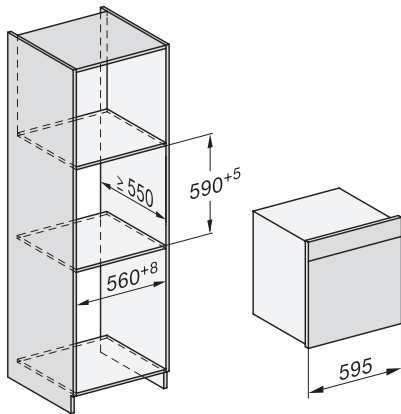

## DGC 7860 HC Pro Cuptor combi cu abur

H7000 handle, glass, installation drawings

Installation DGC XXL, ESW7x20 installation drawings

Installation\_DGC\_XXL\_ESW7x10\_EVS7010 installation drawings

built-in DGC XXL, installation drawing

built-in DGC XXL build-under, installation drawing

screw joint DGC XXL, installation drawing

DGC7x4x swivel range of the aperture, installation drawings

side view DGC XXL, installation drawings