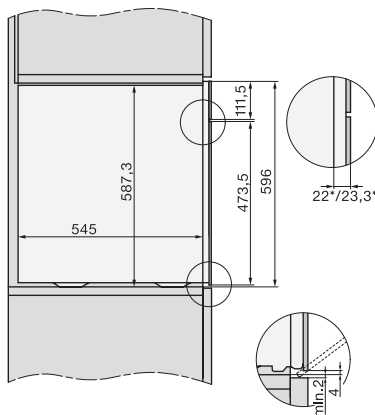

## DGC 7860 HC Pro Cuptor combi cu abur

H7000 handle, glass, installation drawings

Installation DGC XXL, ESW7x20 installation drawings

Installation\_DGC\_XXL\_ESW7x10\_EVS7010 installation drawings

built-in DGC XXL, installation drawing

built-in DGC XXL build-under, installation drawing

screw joint DGC XXL, installation drawing

DGC7x4x swivel range of the aperture, installation drawings

side view DGC XXL, installation drawings