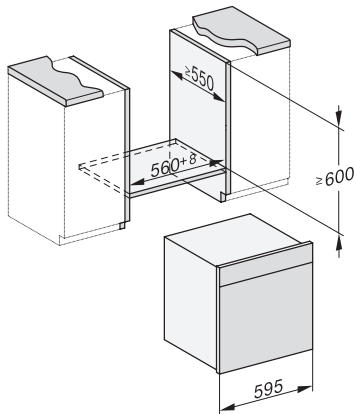

## DGC 7860 HC Pro Cuptor combi cu abur

H7000 handle, glass, installation drawings

Installation DGC XXL, ESW7x20 installation drawings

Installation\_DGC\_XXL\_ESW7x10\_EVS7010 installation drawings

built-in DGC XXL, installation drawing

built-in DGC XXL build-under, installation drawing

screw joint DGC XXL, installation drawing

DGC7x4x swivel range of the aperture, installation drawings

side view DGC XXL, installation drawings