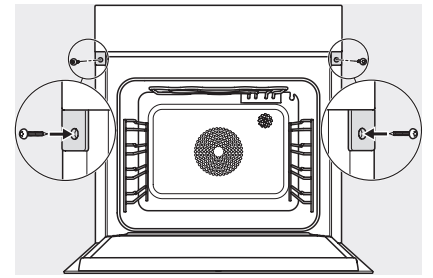

## DGC 7860 HC Pro Cuptor combi cu abur

H7000 handle, installation drawing

Installation DGC XXL, ESW7x20 installation drawings

Installation\_DGC\_XXL\_ESW7x10\_EVS7010 installation drawings

built-in DGC XXL, installation drawing

built-in DGC XXL build-under, installation drawing

screw joint DGC XXL, installation drawing

DGC7x4x swivel range of the aperture, installation drawings

side view DGC XXL, installation drawings