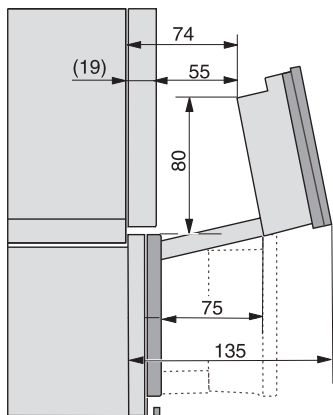

## DGC 7860 HC Pro Cuptor combi cu abur

H7000 handle, installation drawing

Installation DGC XXL, ESW7x20 installation drawings

Installation\_DGC\_XXL\_ESW7x10\_EVS7010 installation drawings

built-in DGC XXL, installation drawing

built-in DGC XXL build-under, installation drawing

screw joint DGC XXL, installation drawing

DGC7x4x swivel range of the aperture, installation drawings

side view DGC XXL, installation drawings