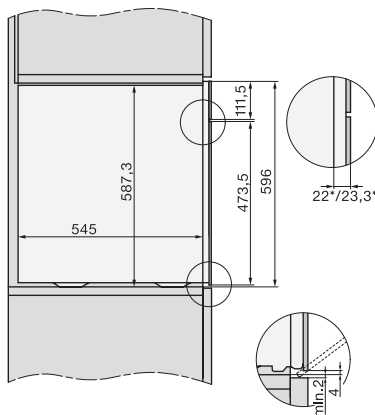

## DGC 7860 HC Pro Cuptor combi cu abur

H7000 handle, installation drawing

Installation DGC XXL, ESW7x20 installation drawings

Installation\_DGC\_XXL\_ESW7x10\_EVS7010 installation drawings

built-in DGC XXL, installation drawing

built-in DGC XXL build-under, installation drawing

screw joint DGC XXL, installation drawing

DGC7x4x swivel range of the aperture, installation drawings

side view DGC XXL, installation drawings