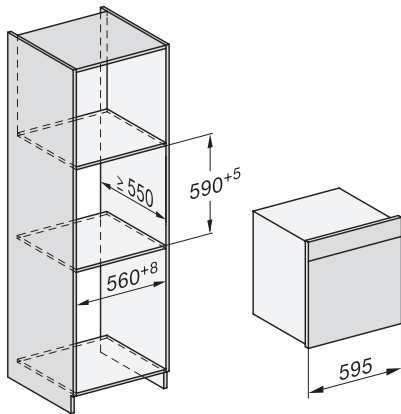

## DGC 7860 HC Pro Cuptor combi cu abur

H7000 handle, installation drawing

Installation DGC XXL, ESW7x20 installation drawings

Installation\_DGC\_XXL\_ESW7x10\_EVS7010 installation drawings

built-in DGC XXL, installation drawing

built-in DGC XXL build-under, installation drawing

screw joint DGC XXL, installation drawing

DGC7x4x swivel range of the aperture, installation drawings

side view DGC XXL, installation drawings