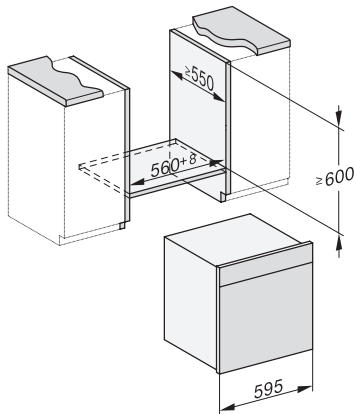

## DGC 7860 HC Pro Cuptor combi cu abur

H7000 handle, installation drawing

Installation DGC XXL, ESW7x20 installation drawings

Installation\_DGC\_XXL\_ESW7x10\_EVS7010 installation drawings

built-in DGC XXL, installation drawing

built-in DGC XXL build-under, installation drawing

screw joint DGC XXL, installation drawing

DGC7x4x swivel range of the aperture, installation drawings

side view DGC XXL, installation drawings