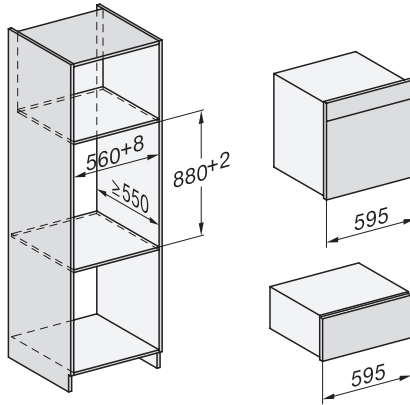

Installation DGC XXL, ESW7x20 installation drawings