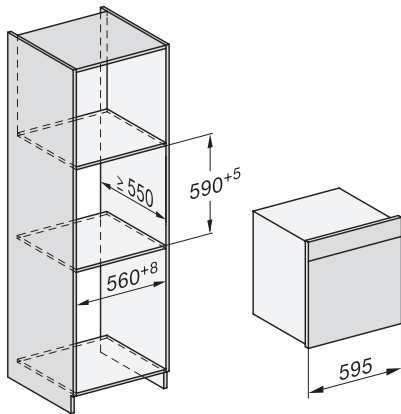

DGC 7865 HC Pro
Cuptor cu abur Combi cu racord la apă și scurgere

H7000 handle, glass, installation drawings

Installation DGC XXL, ESW7x20 installation drawings

Installation_DGC_XXL_ESW7x10_EVS7010 installation drawings

built-in DGC XXL, installation drawing

DGC7x65 connections and ventilation 60cm, installation drawing

built-in DGC XXL build-under, installation drawing

screw joint DGC XXL, installation drawing

DGC7x4x swivel range of the aperture, installation drawings

side view DGC XXL, installation drawings