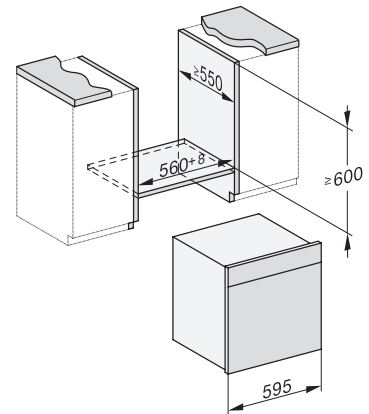

DGC 7865 HC Pro
Cuptor cu abur Combi cu racord la apă și scurgere

H7000 handle, glass, installation drawings

Installation DGC XXL, ESW7x20 installation drawings

Installation_DGC_XXL_ESW7x10_EVS7010 installation drawings

built-in DGC XXL, installation drawing

DGC7x65 connections and ventilation 60cm, installation drawing

built-in DGC XXL build-under, installation drawing

screw joint DGC XXL, installation drawing

DGC7x4x swivel range of the aperture, installation drawings

side view DGC XXL, installation drawings