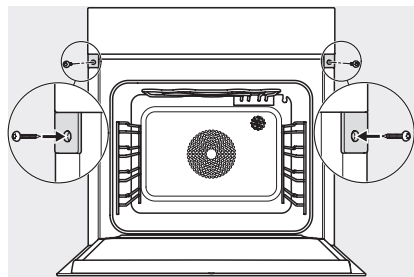

DGC 7865 HC Pro
Cuptor cu abur Combi cu racord la apă și scurgere

H7000 handle, glass, installation drawings

Installation DGC XXL, ESW7x20 installation drawings

Installation_DGC_XXL_ESW7x10_EVS7010 installation drawings

built-in DGC XXL, installation drawing

DGC7x65 connections and ventilation 60cm, installation drawing

built-in DGC XXL build-under, installation drawing

screw joint DGC XXL, installation drawing

DGC7x4x swivel range of the aperture, installation drawings