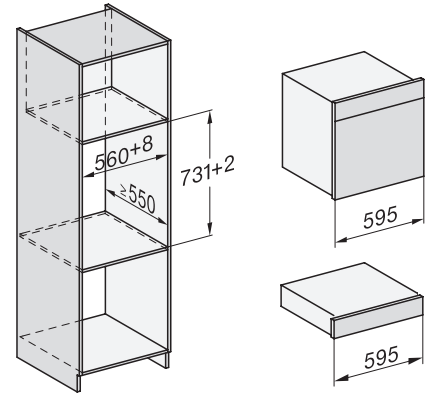

Installation_DGC_XXL_ESW7x10_EVS7010 installation drawings