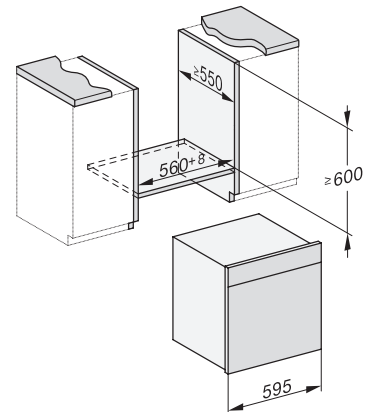

DGC 7865 HC Pro
Cuptor cu abur Combi cu racord la apă și scurgere

H7000 handle, installation drawing

Installation DGC XXL, ESW7x20 installation drawings

Installation_DGC_XXL_ESW7x10_EVST010 installation drawings

built-in DGC XXL, installation drawing

DGC7x65 connections and ventilation 60cm, installation drawing

built-in DGC XXL build-under, installation drawing

screw joint DGC XXL, installation drawing

DGC7x4x swivel range of the aperture, installation drawings

side view DGC XXL, installation drawings