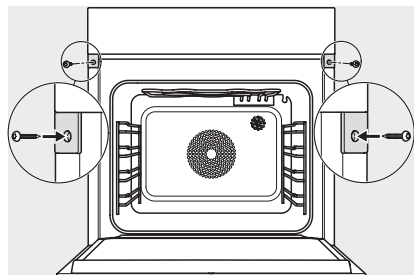

DGC 7865 HC Pro
Cuptor cu abur Combi cu racord la apă și scurgere

H7000 handle, installation drawing

Installation DGC XXL, ESW7x20 installation drawings

Installation_DGC_XXL_ESW7x10_EVST010 installation drawings

built-in DGC XXL, installation drawing

DGC7x65 connections and ventilation 60cm, installation drawing

built-in DGC XXL build-under, installation drawing

screw joint DGC XXL, installation drawing

DGC7x4x swivel range of the aperture, installation drawings