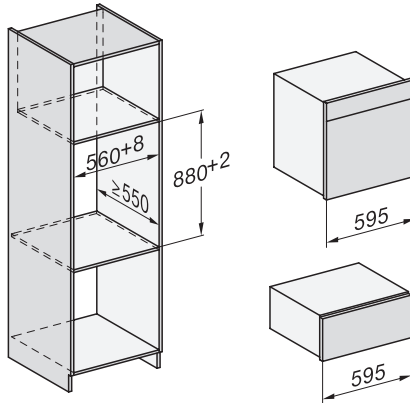

Installation DGC XXL, ESW7x20 installation drawings