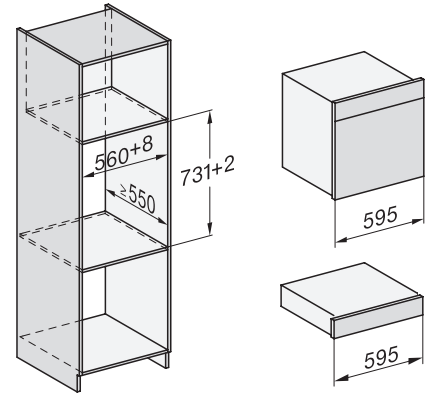

Installation_DGC_XXL_ESW7x10_EVST010 installation drawings