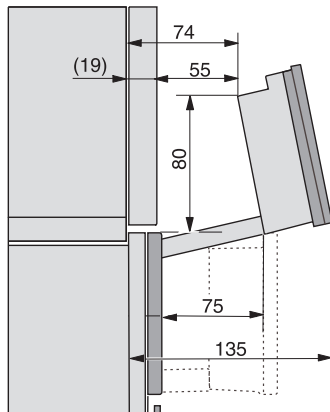

DGC 7865 HC Pro
Cuptor cu abur Combi cu racord la apă și scurgere

H7000 handle, installation drawing

Installation DGC XXL, ESW7x20 installation drawings

Installation_DGC_XXL_ESW7x10_EVST010 installation drawings

built-in DGC XXL, installation drawing

DGC7x65 connections and ventilation 60cm, installation drawing

built-in DGC XXL build-under, installation drawing

screw joint DGC XXL, installation drawing

DGC7x4x swivel range of the aperture, installation drawings

side view DGC XXL, installation drawings