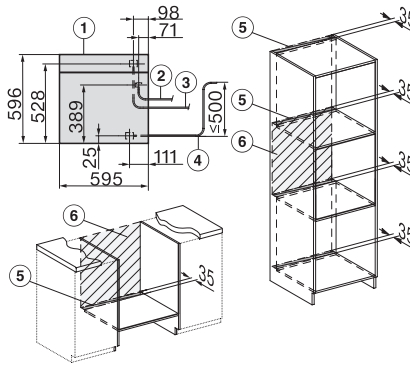

DGC 7865 HC Pro
Cuptor cu abur Combi cu racord la apă și scurgere

H7000 handle, installation drawing

Installation DGC XXL, ESW7x20 installation drawings

Installation_DGC_XXL_ESW7x10_EVST010 installation drawings

built-in DGC XXL, installation drawing

DGC7x65 connections and ventilation 60cm, installation drawing

built-in DGC XXL build-under, installation drawing

screw joint DGC XXL, installation drawing

DGC7x4x swivel range of the aperture, installation drawings

side view DGC XXL, installation drawings