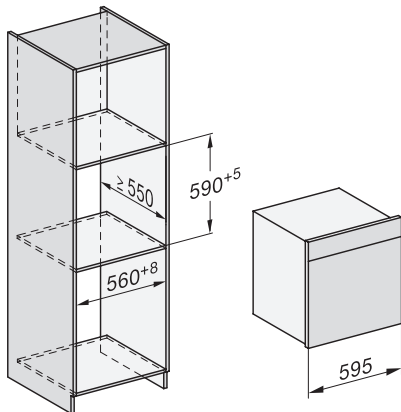

DGC 7865 HC Pro
Cuptor cu abur Combi cu racord la apă și scurgere

H7000 handle, installation drawing

Installation DGC XXL, ESW7x20 installation drawings

Installation_DGC_XXL_ESW7x10_EVST010 installation drawings

built-in DGC XXL, installation drawing

DGC7x65 connections and ventilation 60cm, installation drawing

built-in DGC XXL build-under, installation drawing

screw joint DGC XXL, installation drawing

DGC7x4x swivel range of the aperture, installation drawings

side view DGC XXL, installation drawings