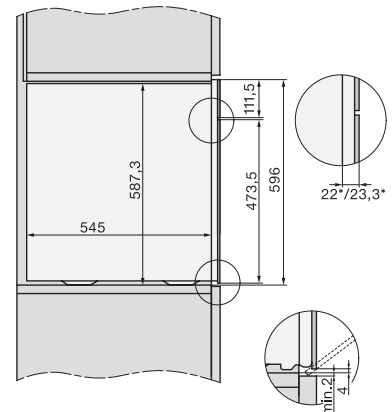

built-in DGC XXL, installation drawing

DGC7x65 connections and ventilation 60cm, installation drawing

built-in DGC XXL build-under, installation drawing

screw joint DGC XXL, installation drawing

DGC7x4x swivel range of the aperture, installation drawings

side view DGC XXL, installation drawings