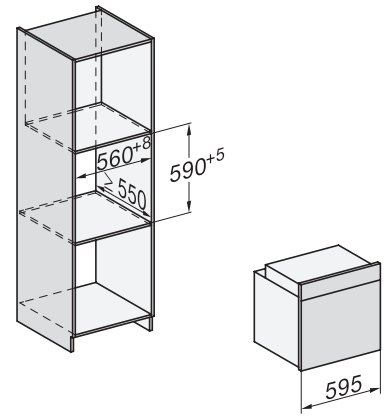

## H 2465 B ACTIVE

Cuptor

design modern cu conectare în rețea & PerfectClean la preț de început atractiv.

installation H7000 XL, installation drawing

side view H7000 XL, installation drawings

built-in H7000 XL, installation drawing

Installation H7000 XL underframe, installation drawings

side view H7000 XL build-under, installation drawing

H2465B, H2465BP, H2466B, H2466BP, H2467B, H2467BP, H2468B, H2468BP, H2469B, H2469BP installation drawings