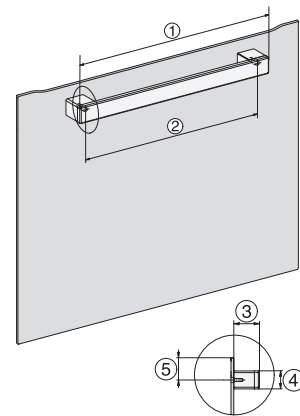

## H 2465 B ACTIVE

Cuptor

design modern cu conectare în rețea & PerfectClean la preț de început atractiv.

installation H7000 XL, installation drawing

side view H7000 XL, installation drawings

built-in H7000 XL, installation drawing

Installation H7000 XL underframe, installation drawings

side view H7000 XL build-under, installation drawing

H2465B, H2465BP, H2466B, H2466BP, H2467B, H2467BP, H2468B, H2468BP, H2469B, H2469BP installation drawings