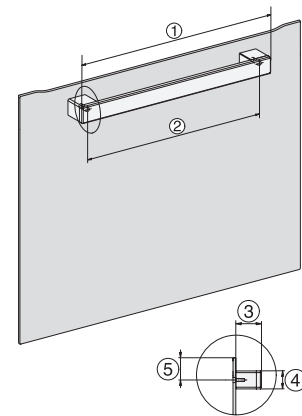

H 2465 BP ACTIVE

Cuptor

design modern cu conect în rețea și curăț pirolit la preț de început atractiv.

installation H7000 XL, installation drawing

side view H7000 XL, installation drawings

built-in H7000 XL, installation drawing

Installation H7000 XL underframe, installation drawings

side view H7000 XL build-under, installation drawing

H2465B, H2465BP, H2466B, H2466BP, H2467B, H2467BP, H2468B, H2468BP, H2469B, H2469BP installation drawings