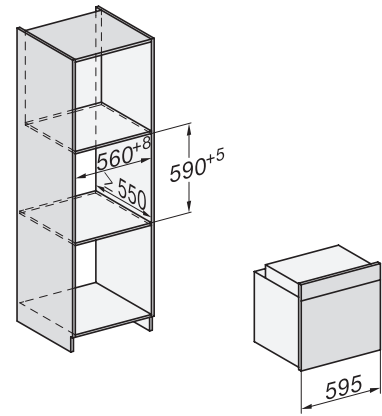

## H 2467 B ACTIVE

Cuptor

un design modern cu conectare în rețea, PerfectClean și telescopice FlexiClip.

installation H7000 XL, installation drawing

side view H7000 XL, installation drawings

built-in H7000 XL, installation drawing

Installation H7000 XL underframe, installation drawings

side view H7000 XL build-under, installation drawing

H2465B, H2465BP, H2466B, H2466BP, H2467B, H2467BP, H2468B, H2468BP, H2469B, H2469BP installation drawings