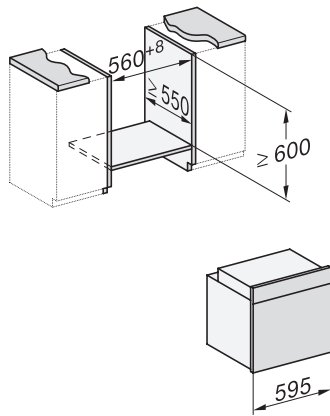

## H 2467 B ACTIVE

Cuptor

un design modern cu conectare în rețea, PerfectClean și telescopice FlexiClip.

installation H7000 XL, installation drawing

side view H7000 XL, installation drawings

built-in H7000 XL, installation drawing

Installation H7000 XL underframe, installation drawings

side view H7000 XL build-under, installation drawing

H2465B, H2465BP, H2466B, H2466BP, H2467B, H2467BP, H2468B, H2468BP, H2469B, H2469BP installation drawings