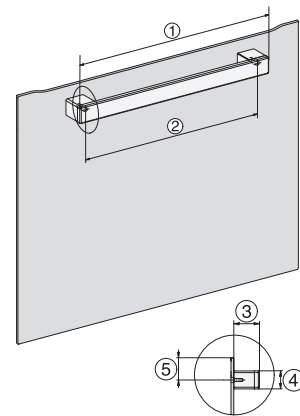

## H 2467 B ACTIVE

Cuptor

un design modern cu conectare în rețea, PerfectClean și telescopice FlexiClip.

installation H7000 XL, installation drawing

side view H7000 XL, installation drawings

built-in H7000 XL, installation drawing

Installation H7000 XL underframe, installation drawings

side view H7000 XL build-under, installation drawing

H2465B, H2465BP, H2466B, H2466BP, H2467B, H2467BP, H2468B, H2468BP, H2469B, H2469BP installation drawings