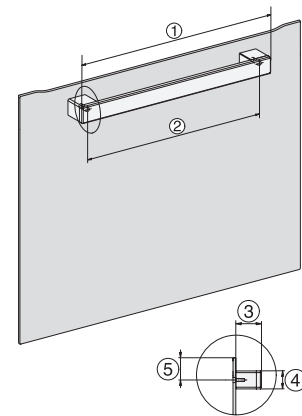

## H 2467 BP ACTIVE

Cuptor

un design modern cu conectare în rețea, curăț pirolit și telescopice FlexiClip.

installation H7000 XL, installation drawing

side view H7000 XL, installation drawings

built-in H7000 XL, installation drawing

Installation H7000 XL underframe, installation drawings

side view H7000 XL build-under, installation drawing

H2465B, H2465BP, H2466B, H2466BP, H2467B, H2467BP, H2468B, H2468BP, H2469B, H2469BP installation drawings