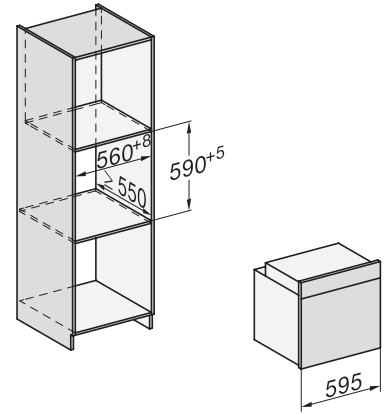

H 2861 B

Cuptor

un design comb și potrivit cu conect în reț, PerfectClean și telescop FlexiClip.

installation H7000 XL, installation drawing

side view H7000 XL, installation drawings

built-in H7000 XL, installation drawing

Installation H7000 XL underframe, installation drawings

H7000 handle, glass, installation drawings

side view H7000 XL build-under, installation drawing