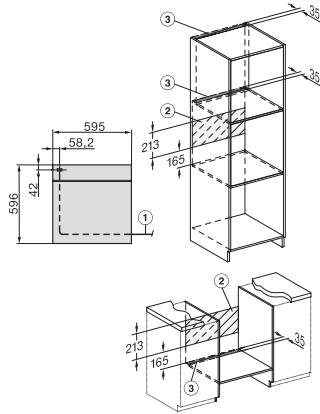

H 2861 B

Cuptor

un design comb și potrivit cu conect în reț, PerfectClean și telescop FlexiClip.

installation H7000 XL, installation drawing

side view H7000 XL, installation drawings

built-in H7000 XL, installation drawing

Installation H7000 XL underframe, installation drawings

H7000 handle, glass, installation drawings

side view H7000 XL build-under, installation drawing