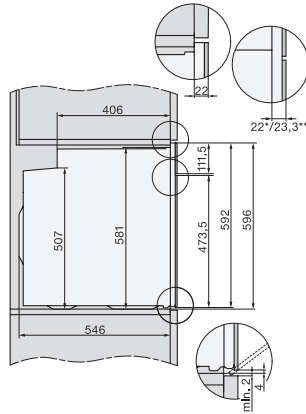

H 2861 B

Cuptor

un design comb și potrivit cu conect în reț, PerfectClean și telescop FlexiClip.

installation H7000 XL, installation drawing

side view H7000 XL, installation drawings

built-in H7000 XL, installation drawing

Installation H7000 XL underframe, installation drawings

H7000 handle, glass, installation drawings

side view H7000 XL build-under, installation drawing