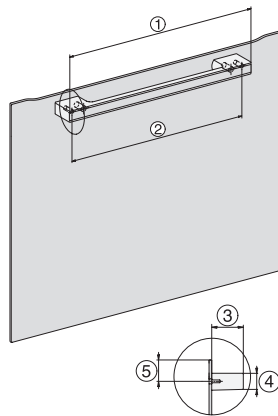

H 2861 B

Cuptor

un design comb și potrivit cu conect în reț, PerfectClean și telescop FlexiClip.

installation H7000 XL, installation drawing

side view H7000 XL, installation drawings

built-in H7000 XL, installation drawing

Installation H7000 XL underframe, installation drawings

H7000 handle, glass, installation drawings

side view H7000 XL build-under, installation drawing