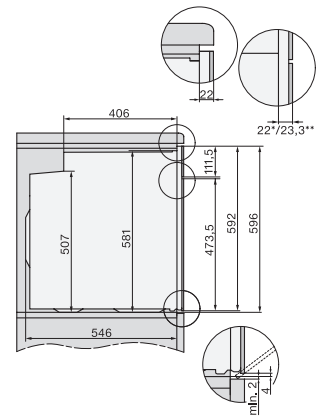

H 2861 B

Cuptor

un design comb și potrivit cu conect în reț, PerfectClean și telescop FlexiClip.

installation H7000 XL, installation drawing

side view H7000 XL, installation drawings

built-in H7000 XL, installation drawing

Installation H7000 XL underframe, installation drawings

H7000 handle, glass, installation drawings

side view H7000 XL build-under, installation drawing