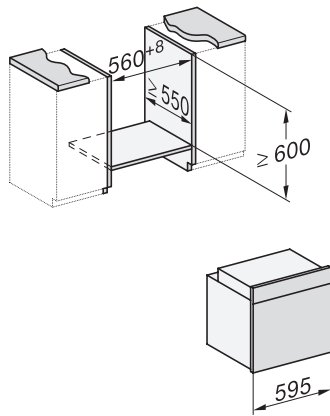

H 2861 B

Cuptor

un design comb și potrivit cu conect în reț, PerfectClean și telescop FlexiClip.

installation H7000 XL, installation drawing

side view H7000 XL, installation drawings

built-in H7000 XL, installation drawing

Installation H7000 XL underframe, installation drawings

H7000 handle, glass, installation drawings

side view H7000 XL build-under, installation drawing