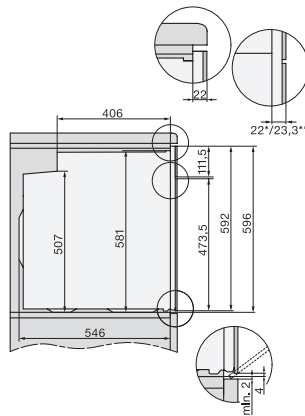

H 2766 B

Cuptor

un design negru elegant cu conect în reț, PerfectClean și telescopice FlexiClip.

installation H7000 XL, installation drawing

side view H7000 XL, installation drawings

built-in H7000 XL, installation drawing

Installation H7000 XL underframe, installation drawings

side view H7000 XL build-under, installation drawing

H7x65BP, H7145BM, H7165B, H7365B, H2756B, H2765B/BP, DGC7151, DGC7351 installation drawings