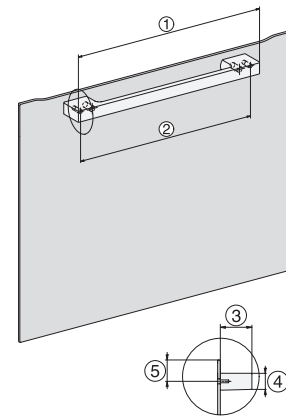

H 2766 B

Cuptor

un design negru elegant cu conect în reț, PerfectClean și telescopice FlexiClip.

installation H7000 XL, installation drawing

side view H7000 XL, installation drawings

built-in H7000 XL, installation drawing

Installation H7000 XL underframe, installation drawings

side view H7000 XL build-under, installation drawing

H7x65BP, H7145BM, H7165B, H7365B, H2756B, H2765B/BP, DGC7151, DGC7351 installation drawings