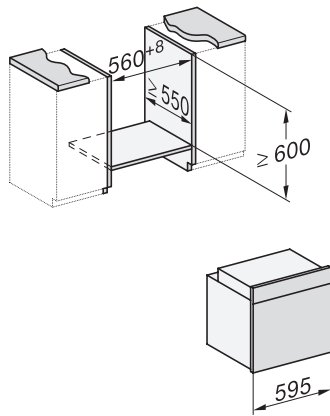

H 2766 B

Cuptor

un design negru elegant cu conect în reț, PerfectClean și telescopice FlexiClip.

installation H7000 XL, installation drawing

side view H7000 XL, installation drawings

built-in H7000 XL, installation drawing

Installation H7000 XL underframe, installation drawings

side view H7000 XL build-under, installation drawing

H7x65BP, H7145BM, H7165B, H7365B, H2756B, H2765B/BP, DGC7151, DGC7351 installation drawings