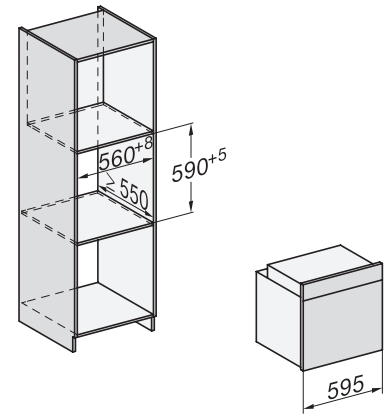

H 2766 B

Cuptor

un design negru elegant cu conect în reț, PerfectClean și telescopice FlexiClip.

installation H7000 XL, installation drawing

side view H7000 XL, installation drawings

built-in H7000 XL, installation drawing

Installation H7000 XL underframe, installation drawings

side view H7000 XL build-under, installation drawing

H7x65BP, H7145BM, H7165B, H7365B, H2756B, H2765B/BP, DGC7151, DGC7351 installation drawings