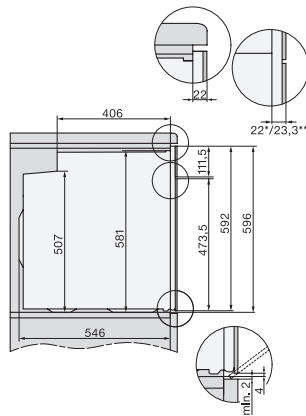

H 2766 BP

Cuptor

design negru elegant cu conect în reț, curăț pirolit și telescopice FlexiClip.

installation H7000 XL, installation drawing

side view H7000 XL, installation drawings

built-in H7000 XL, installation drawing

Installation H7000 XL underframe, installation drawings

side view H7000 XL build-under, installation drawing

H7x65BP, H7145BM, H7165B, H7365B, H2756B, H2765B/BP, DGC7151, DGC7351 installation drawings