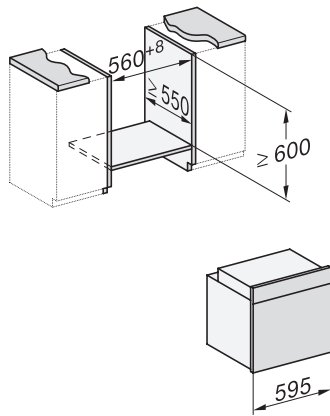

H 2766 BP

Cuptor

design negru elegant cu conect în reț, curăț pirolit și telescopice FlexiClip.

installation H7000 XL, installation drawing

side view H7000 XL, installation drawings

built-in H7000 XL, installation drawing

Installation H7000 XL underframe, installation drawings

side view H7000 XL build-under, installation drawing

H7x65BP, H7145BM, H7165B, H7365B, H2756B, H2765B/BP, DGC7151, DGC7351 installation drawings