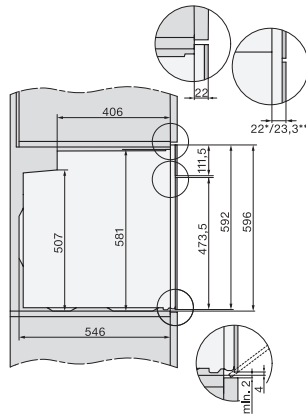

H 2766 BP

Cuptor

design negru elegant cu conect în reț, curăț pirolit și telescopice FlexiClip.

installation H7000 XL, installation drawing

side view H7000 XL, installation drawings

built-in H7000 XL, installation drawing

Installation H7000 XL underframe, installation drawings

side view H7000 XL build-under, installation drawing

H7x65BP, H7145BM, H7165B, H7365B, H2756B, H2765B/BP, DGC7151, DGC7351 installation drawings