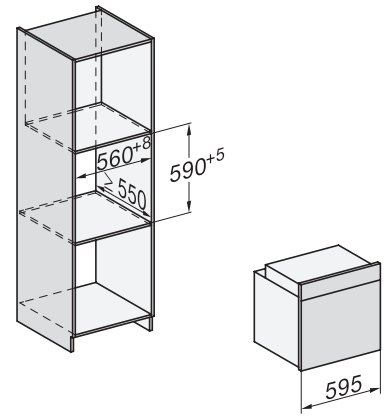

H 2766 BP

Cuptor

design negru elegant cu conect în reț, curăț pirolit și telescopice FlexiClip.

installation H7000 XL, installation drawing

side view H7000 XL, installation drawings

built-in H7000 XL, installation drawing

Installation H7000 XL underframe, installation drawings

side view H7000 XL build-under, installation drawing

H7x65BP, H7145BM, H7165B, H7365B, H2756B, H2765B/BP, DGC7151, DGC7351 installation drawings