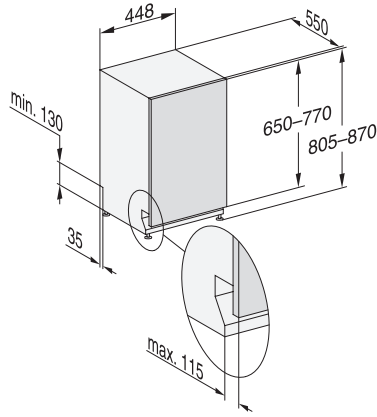

G7000, fully integrated dishwasher, 45cm (installation drawing)