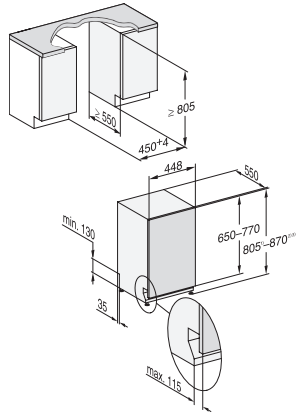

G 5790 SCVi SL

Mașina de spălat vase integrată complet, 45 cm

C | 44 dB | Sertar pentru tacâmuri | Coșuri ExtraComfort | QuickPowerWash | AutoOpen

G7000, fully integrated dishwasher, 45cm (installation drawing)