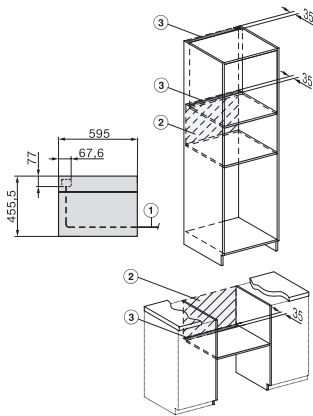

H 7840 BMX

Cuptor combi cu microunde fără mâner
cu un design unitar, programe automate și termometru pentru alimente

side view H7000 BM, installation drawings

built-in H7000 BM, installation drawing

built-in H7000 BM build-under, installation drawings

installation H7000 BM, installation drawing

Installation H7000 BM XL, installation drawings

side view H7000 BM build-under, installation drawings

side view Kombi BM XL, installation drawings

Installation Kombi BM XL, installation drawings