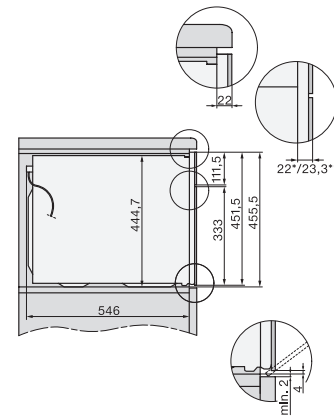

H 7840 BMX

Cuptor combi cu microunde fără mâner
cu un design unitar, programe automate și termometru pentru alimente

side view H7000 BM, installation drawings

built-in H7000 BM, installation drawing

built-in H7000 BM build-under, installation drawings

installation H7000 BM, installation drawing

Installation H7000 BM XL, installation drawings

side view H7000 BM build-under, installation drawings

side view Kombi BM XL, installation drawings

Installation Kombi BM XL, installation drawings