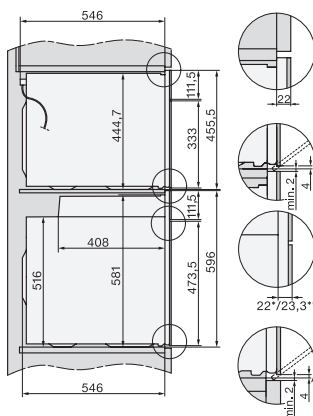

H 7840 BMX

Cuptor combi cu microunde fără mâner
cu un design unitar, programe automate și termometru pentru alimente

side view H7000 BM, installation drawings

built-in H7000 BM, installation drawing

built-in H7000 BM build-under, installation drawings

installation H7000 BM, installation drawing

Installation H7000 BM XL, installation drawings

side view H7000 BM build-under, installation drawings

side view Kombi BM XL, installation drawings

Installation Kombi BM XL, installation drawings