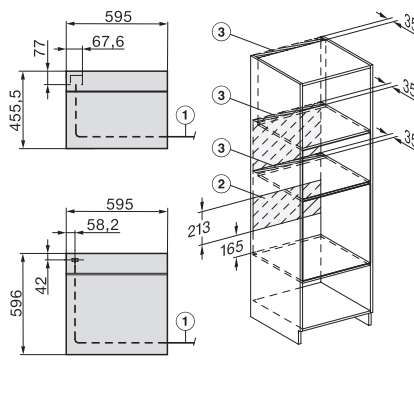

H 7860 BPX

Cuptor fără mâner

design unitar cu termometru pentru alimente și BrilliantLight.

installation H7000 XL, installation drawing

side view H7000 XL, installation drawings

built-in H7000 XL, installation drawing

Installation H7000 XL underframe, installation drawings

Installation H7000 BM XL, installation drawings

side view H7000 XL build-under, installation drawing

side view Kombi BM XL, installation drawings

Installation Kombi BM XL, installation drawings