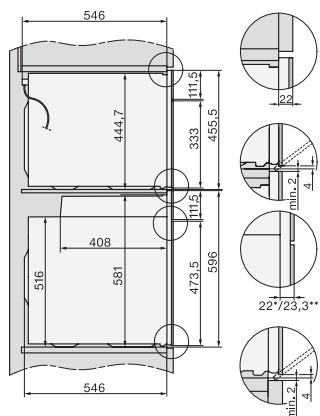

H 7860 BPX

Cuptor fără mâner

design unitar cu termometru pentru alimente și BrilliantLight.

installation H7000 XL, installation drawing

side view H7000 XL, installation drawings

built-in H7000 XL, installation drawing

Installation H7000 XL underframe, installation drawings

Installation H7000 BM XL, installation drawings

side view H7000 XL build-under, installation drawing

side view Kombi BM XL, installation drawings

Installation Kombi BM XL, installation drawings