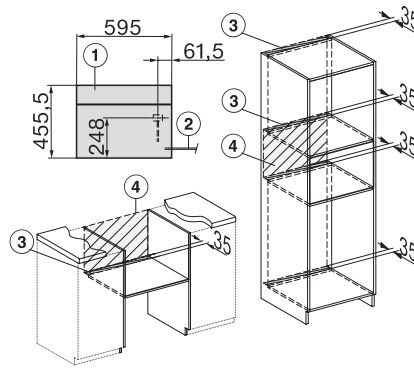

## DGC 7840 HCX Pro Cuptor cu abur Combi compact fără mâner

Installation DG, DGM, DGC XL, ESW7x20 installation drawings

Installation\_DG\_DGM\_DGC\_XL\_ESW7x10\_EVS7010, installation drawings

built-in DG DGM DGC XL build-under, installation drawing

DGC7x4x built-in tall cabinet, installation drawing

DGC7x40 connections and ventilation 45cm, installation drawing

DGC7x4x swivel range of the aperture, installation drawings

screw joint DGC XL, installation drawing

side view DGC XL, installation drawings