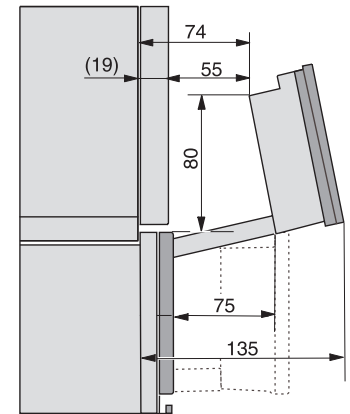

## DGC 7840 HCX Pro Cuptor cu abur Combi compact fără mâner

Installation DG, DGM, DGC XL, ESW7x20 installation drawings

Installation\_DG\_DGM\_DGC\_XL\_ESW7x10\_EVS7010, installation drawings

built-in DG DGM DGC XL build-under, installation drawing

DGC7x4x built-in tall cabinet, installation drawing

DGC7x40 connections and ventilation 45cm, installation drawing

DGC7x4x swivel range of the aperture, installation drawings

screw joint DGC XL, installation drawing

side view DGC XL, installation drawings