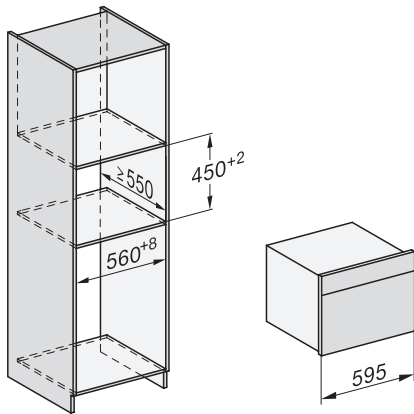

## DGC 7840 HCX Pro Cuptor cu abur Combi compact fără mâner

Installation DG, DGM, DGC XL, ESW7x20 installation drawings

Installation\_DG\_DGM\_DGC\_XL\_ESW7x10\_EVS7010, installation drawings

built-in DG DGM DGC XL build-under, installation drawing

DGC7x4x built-in tall cabinet, installation drawing

DGC7x40 connections and ventilation 45cm, installation drawing

DGC7x4x swivel range of the aperture, installation drawings

screw joint DGC XL, installation drawing

side view DGC XL, installation drawings