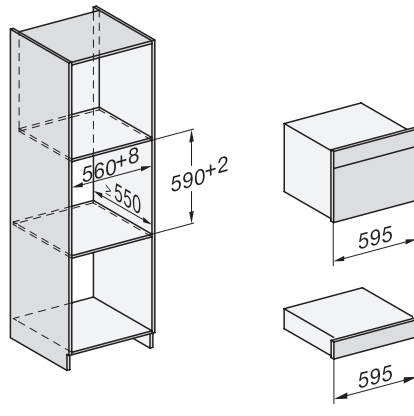

Installation_DG_DGM_DGC_XL_ESW7x10_EVS7010, installation drawings