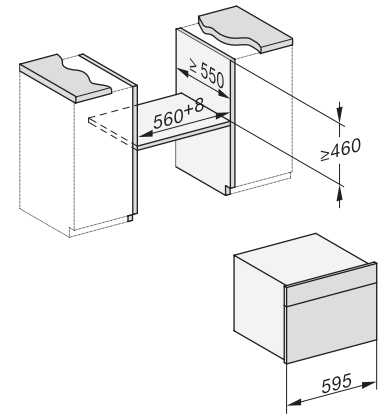

## DGC 7840 HCX Pro Cuptor cu abur Combi compact fără mâner

Installation DG, DGM, DGC XL, ESW7x20 installation drawings

Installation\_DG\_DGM\_DGC\_XL\_ESW7x10\_EVS7010, installation drawings

built-in DG DGM DGC XL build-under, installation drawing

DGC7x4x built-in tall cabinet, installation drawing

DGC7x40 connections and ventilation 45cm, installation drawing

DGC7x4x swivel range of the aperture, installation drawings

screw joint DGC XL, installation drawing