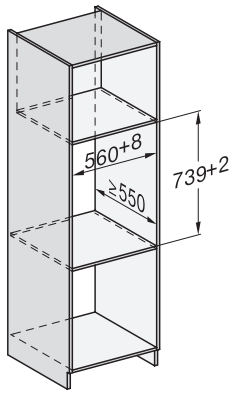

DGC 7840 HCX Pro Cuptor cu abur Combi compact fără mâner

Installation DG, DGM, DGC XL, ESW7x20 installation drawings