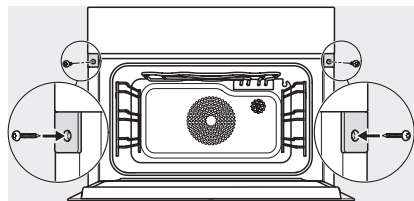

## DGC 7840 HCX Pro Cuptor cu abur Combi compact fără mâner

Installation DG, DGM, DGC XL, ESW7x20 installation drawings

Installation\_DG\_DGM\_DGC\_XL\_ESW7x10\_EVS7010, installation drawings

built-in DG DGM DGC XL build-under, installation drawing

DGC7x4x built-in tall cabinet, installation drawing

DGC7x40 connections and ventilation 45cm, installation drawing

DGC7x4x swivel range of the aperture, installation drawings

screw joint DGC XL, installation drawing

side view DGC XL, installation drawings