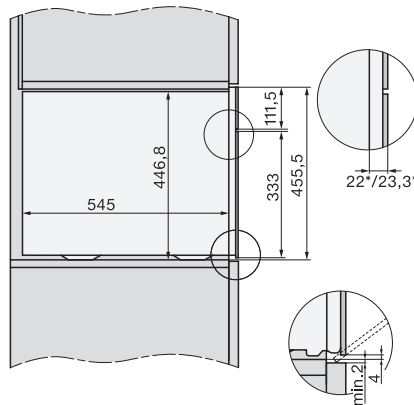

## DGC 7840 HCX Pro Cuptor cu abur Combi compact fără mâner

Installation DG, DGM, DGC XL, ESW7x20 installation drawings

Installation\_DG\_DGM\_DGC\_XL\_ESW7x10\_EVS7010, installation drawings

built-in DG DGM DGC XL build-under, installation drawing

DGC7x4x built-in tall cabinet, installation drawing

DGC7x40 connections and ventilation 45cm, installation drawing

DGC7x4x swivel range of the aperture, installation drawings

screw joint DGC XL, installation drawing

side view DGC XL, installation drawings