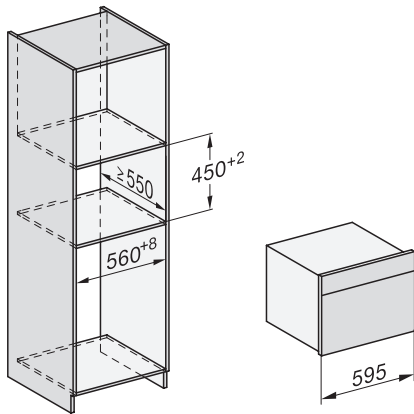

DGC 7845 HCX Pro

Cuptor cu abur Combi compact fără mâner cu racord la apă și la scurgere

Installation DG, DGM, DGC XL, ESW7x20 installation drawings

Installation_DG_DGM_DGC_XL_ESW7x10_EVS7010, installation drawings

built-in DG DGM DGC XL build-under, installation drawing

DGC7x4x built-in tall cabinet, installation drawing

DGC7x45 connections and ventilation 45cm, installation drawing

DGC7x4x swivel range of the aperture, installation drawings