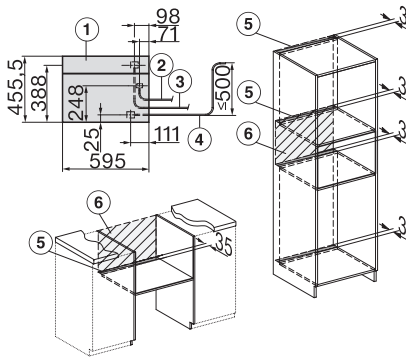

DGC 7845 HCX Pro

Cuptor cu abur Combi compact fără mâner cu racord la apă și la scurgere

Installation DG, DGM, DGC XL, ESW7x20 installation drawings

Installation_DG_DGM_DGC_XL_ESW7x10_EVS7010, installation drawings

built-in DG DGM DGC XL build-under, installation drawing

DGC7x4x built-in tall cabinet, installation drawing

DGC7x45 connections and ventilation 45cm, installation drawing

DGC7x4x swivel range of the aperture, installation drawings

screw joint DGC XL, installation drawing

side view DGC XL, installation drawings