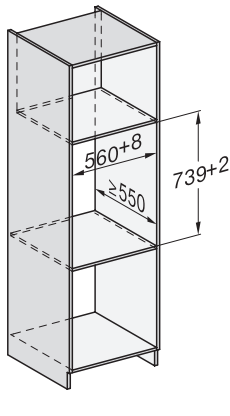

DGC 7845 HCX Pro

Cuptor cu abur Combi compact fără mâner cu racord la apă și la scurgere

Installation DG, DGM, DGC XL, ESW7x20 installation drawings