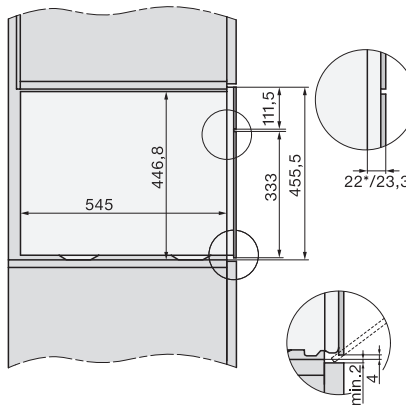

built-in DG DGM DGC XL build-under, installation drawing

DGC7x4x built-in tall cabinet, installation drawing

DGC7x45 connections and ventilation 45cm, installation drawing

DGC7x4x swivel range of the aperture, installation drawings

screw joint DGC XL, installation drawing

side view DGC XL, installation drawings