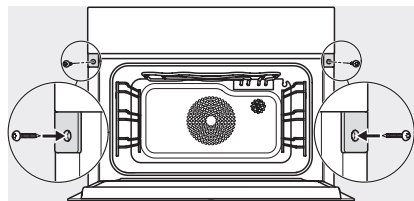

DGC 7845 HCX Pro

Cuptor cu abur Combi compact fără mâner cu racord la apă și la scurgere

Installation DG, DGM, DGC XL, ESW7x20 installation drawings

Installation_DG_DGM_DGC_XL_ESW7x10_EVS7010, installation drawings

built-in DG DGM DGC XL build-under, installation drawing

DGC7x4x built-in tall cabinet, installation drawing

DGC7x45 connections and ventilation 45cm, installation drawing

DGC7x4x swivel range of the aperture, installation drawings

screw joint DGC XL, installation drawing

side view DGC XL, installation drawings