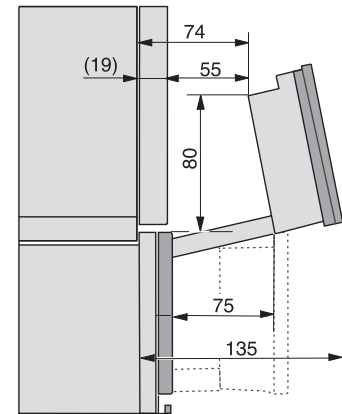

DGC 7845 HCX Pro

Cuptor cu abur Combi compact fără mâner cu racord la apă și la scurgere

Installation DG, DGM, DGC XL, ESW7x20 installation drawings

Installation_DG_DGM_DGC_XL_ESW7x10_EVS7010, installation drawings

built-in DG DGM DGC XL build-under, installation drawing

DGC7x4x built-in tall cabinet, installation drawing

DGC7x45 connections and ventilation 45cm, installation drawing

DGC7x4x swivel range of the aperture, installation drawings

screw joint DGC XL, installation drawing

side view DGC XL, installation drawings