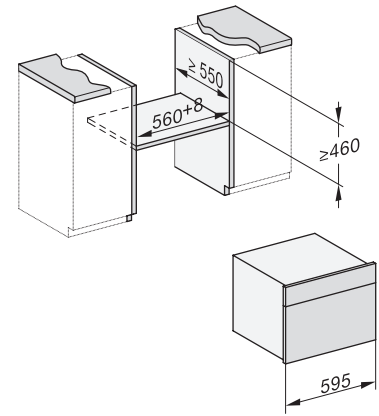

DGC 7845 HCX Pro

Cuptor cu abur Combi compact fără mâner cu racord la apă și la scurgere

Installation DG, DGM, DGC XL, ESW7x20 installation drawings

Installation_DG_DGM_DGC_XL_ESW7x10_EVS7010, installation drawings

built-in DG DGM DGC XL build-under, installation drawing

DGC7x4x built-in tall cabinet, installation drawing

DGC7x45 connections and ventilation 45cm, installation drawing

DGC7x4x swivel range of the aperture, installation drawings