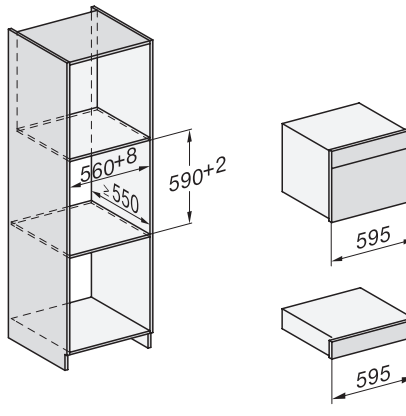

Installation_DG_DGM_DGC_XL_ESW7x10_EVS7010, installation drawings