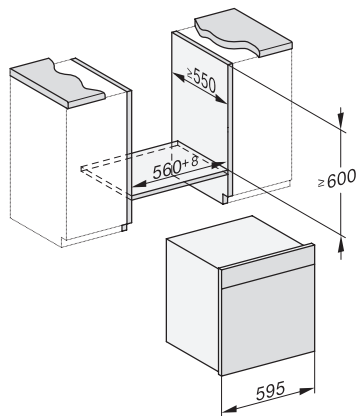

DGC 7860 HCX Pro Cuptor cu abur Combi fără mâner

Installation DGC XXL, ESW7x20 installation drawings

Installation_DGC_XXL_ESW7x10_EVS7010 installation drawings

built-in DGC XXL, installation drawing

DGC7x60 connections and ventilation 60cm, installation drawing

built-in DGC XXL build-under, installation drawing

screw joint DGC XXL, installation drawing

DGC7x4x swivel range of the aperture, installation drawings

side view DGC XXL, installation drawings