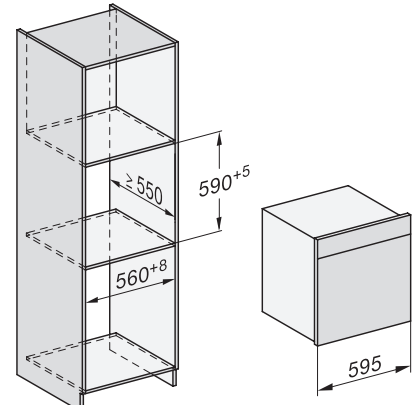

DGC 7860 HCX Pro Cuptor cu abur Combi fără mâner

Installation DGC XXL, ESW7x20 installation drawings

Installation_DGC_XXL_ESW7x10_EVS7010 installation drawings

built-in DGC XXL, installation drawing

DGC7x60 connections and ventilation 60cm, installation drawing

built-in DGC XXL build-under, installation drawing

screw joint DGC XXL, installation drawing

DGC7x4x swivel range of the aperture, installation drawings

side view DGC XXL, installation drawings