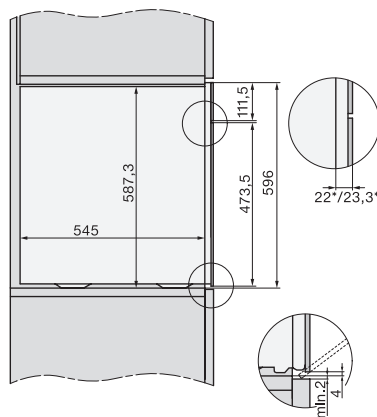

DGC 7860 HCX Pro Cuptor cu abur Combi fără mâner

Installation DGC XXL, ESW7x20 installation drawings

Installation_DGC_XXL_ESW7x10_EVS7010 installation drawings

built-in DGC XXL, installation drawing

DGC7x60 connections and ventilation 60cm, installation drawing

built-in DGC XXL build-under, installation drawing

screw joint DGC XXL, installation drawing

DGC7x4x swivel range of the aperture, installation drawings

side view DGC XXL, installation drawings