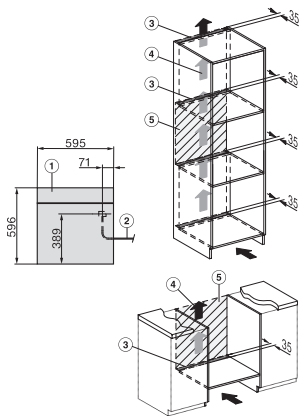

DGC 7860 HCX Pro Cuptor cu abur Combi fără mâner

Installation DGC XXL, ESW7x20 installation drawings

Installation_DGC_XXL_ESW7x10_EVS7010 installation drawings

built-in DGC XXL, installation drawing

DGC7x60 connections and ventilation 60cm, installation drawing

built-in DGC XXL build-under, installation drawing

screw joint DGC XXL, installation drawing

DGC7x4x swivel range of the aperture, installation drawings

side view DGC XXL, installation drawings