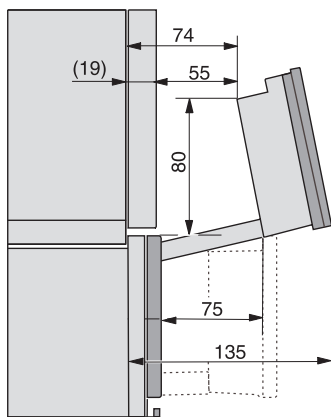

DGC 7860 HCX Pro Cuptor cu abur Combi fără mâner

Installation DGC XXL, ESW7x20 installation drawings

Installation_DGC_XXL_ESW7x10_EVS7010 installation drawings

built-in DGC XXL, installation drawing

DGC7x60 connections and ventilation 60cm, installation drawing

built-in DGC XXL build-under, installation drawing

screw joint DGC XXL, installation drawing

DGC7x4x swivel range of the aperture, installation drawings

side view DGC XXL, installation drawings