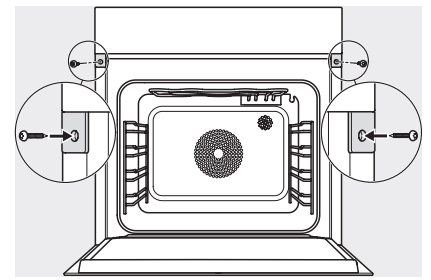

DGC 7860 HCX Pro Cuptor cu abur Combi fără mâner

Installation DGC XXL, ESW7x20 installation drawings

Installation_DGC_XXL_ESW7x10_EVS7010 installation drawings

built-in DGC XXL, installation drawing

DGC7x60 connections and ventilation 60cm, installation drawing

built-in DGC XXL build-under, installation drawing

screw joint DGC XXL, installation drawing

DGC7x4x swivel range of the aperture, installation drawings

side view DGC XXL, installation drawings