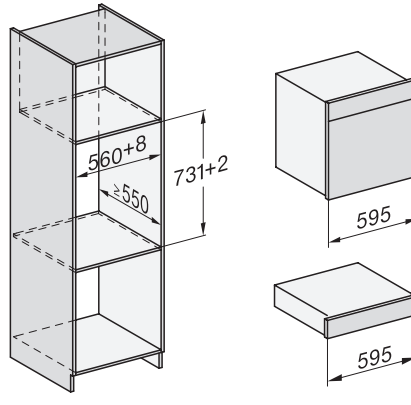

DGC 7860 HCX Pro Cuptor cu abur Combi fără mâner

Installation DGC XXL, ESW7x20 installation drawings

Installation_DGC_XXL_ESW7x10_EVS7010 installation drawings

built-in DGC XXL, installation drawing

DGC7x60 connections and ventilation 60cm, installation drawing

built-in DGC XXL build-under, installation drawing

screw joint DGC XXL, installation drawing

DGC7x4x swivel range of the aperture, installation drawings

side view DGC XXL, installation drawings