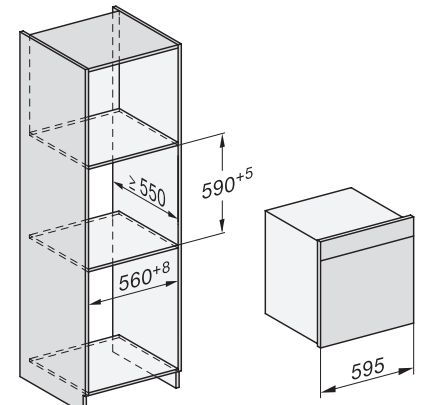

built-in DGC XXL, installation drawing