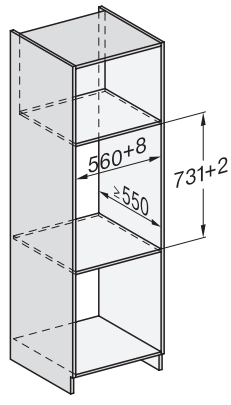

Installation_DGC_XXL_ESW7x10_EVS7010 installation drawings