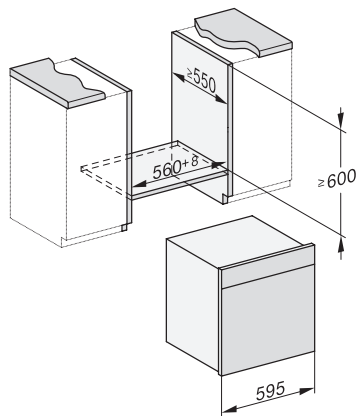

DGC 7865 HCX Pro
Cuptor cu abur Combi cu racord la apă și scurgere

Installation DGC XXL, ESW7x20 installation drawings

Installation_DGC_XXL_ESW7x10_EVS7010 installation drawings

built-in DGC XXL, installation drawing

DGC7x65 connections and ventilation 60cm, installation drawing

built-in DGC XXL build-under, installation drawing

screw joint DGC XXL, installation drawing

DGC7x4x swivel range of the aperture, installation drawings

side view DGC XXL, installation drawings