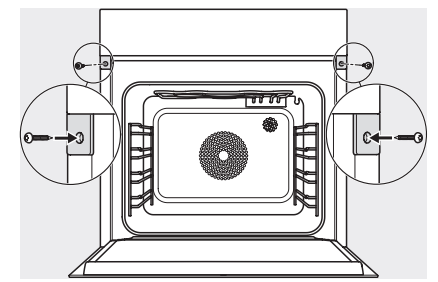

DGC 7865 HCX Pro
Cuptor cu abur Combi cu racord la apă și scurgere

Installation DGC XXL, ESW7x20 installation drawings

Installation_DGC_XXL_ESW7x10_EVS7010 installation drawings

built-in DGC XXL, installation drawing

DGC7x65 connections and ventilation 60cm, installation drawing

built-in DGC XXL build-under, installation drawing

screw joint DGC XXL, installation drawing

DGC7x4x swivel range of the aperture, installation drawings