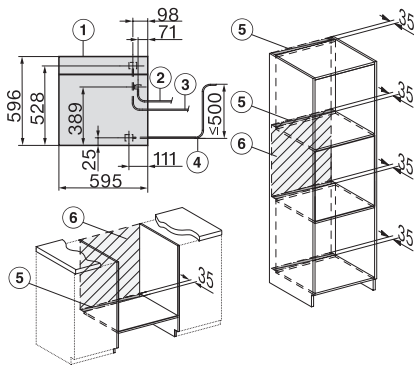

DGC 7865 HCX Pro
Cuptor cu abur Combi cu racord la apă și scurgere

Installation DGC XXL, ESW7x20 installation drawings

Installation_DGC_XXL_ESW7x10_EVS7010 installation drawings

built-in DGC XXL, installation drawing

DGC7x65 connections and ventilation 60cm, installation drawing

built-in DGC XXL build-under, installation drawing

screw joint DGC XXL, installation drawing

DGC7x4x swivel range of the aperture, installation drawings

side view DGC XXL, installation drawings