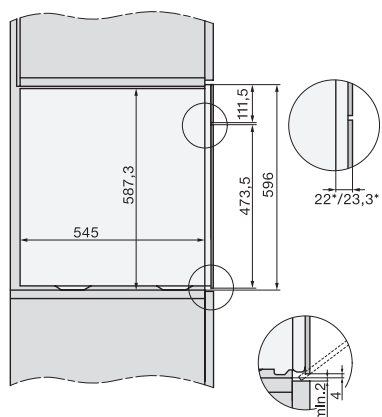

DGC7x65 connections and ventilation 60cm, installation drawing

built-in DGC XXL build-under, installation drawing

screw joint DGC XXL, installation drawing

DGC7x4x swivel range of the aperture, installation drawings

side view DGC XXL, installation drawings