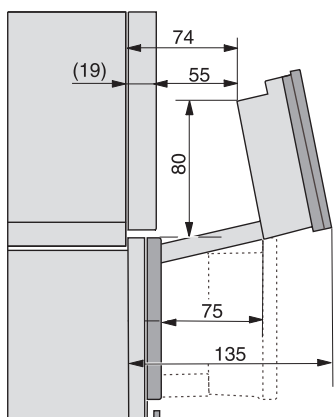

DGC 7865 HCX Pro
Cuptor cu abur Combi cu racord la apă și scurgere

Installation DGC XXL, ESW7x20 installation drawings

Installation_DGC_XXL_ESW7x10_EVS7010 installation drawings

built-in DGC XXL, installation drawing

DGC7x65 connections and ventilation 60cm, installation drawing

built-in DGC XXL build-under, installation drawing

screw joint DGC XXL, installation drawing

DGC7x4x swivel range of the aperture, installation drawings

side view DGC XXL, installation drawings