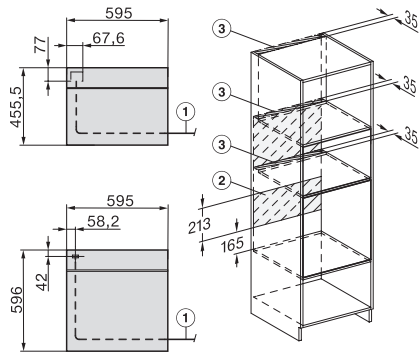

H 7565 BP

Cuptor

design unitar cu termometru pentru alimente și BrilliantLight

installation H7000 XL, installation drawing

side view H7000 XL, installation drawings

built-in H7000 XL, installation drawing

Installation H7000 XL underframe, installation drawings

Installation H7000 BM XL, installation drawings

ESW7030, installation drawings

side view H7000 XL build-under, installation drawing

H7x65BP, H7145BM, H7165B, H7365B, H2756B, H2765B/BP, DGC7151, DGC7351 installation drawings

side view Kombi BM XL, installation drawings

H 7565 BP

Cuptor

design unitar cu termometru pentru alimente și BrilliantLight

Installation Kombi BM XL, installation drawings