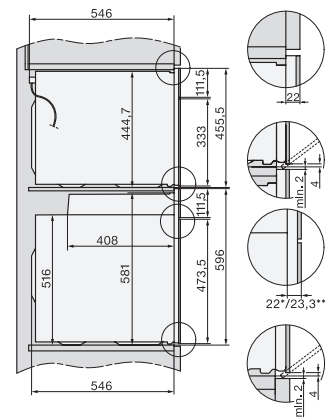

H 7565 BP

Cuptor

design unitar cu termometru pentru alimente și BrilliantLight

installation H7000 XL, installation drawing

side view H7000 XL, installation drawings

built-in H7000 XL, installation drawing

Installation H7000 XL underframe, installation drawings

Installation H7000 BM XL, installation drawings

ESW7030, installation drawings

side view H7000 XL build-under, installation drawing

H7x65BP, H7145BM, H7165B, H7365B, H2756B, H2765B/BP, DGC7151, DGC7351 installation drawings

side view Kombi BM XL, installation drawings

H 7565 BP

Cuptor

design unitar cu termometru pentru alimente și BrilliantLight

Installation Kombi BM XL, installation drawings