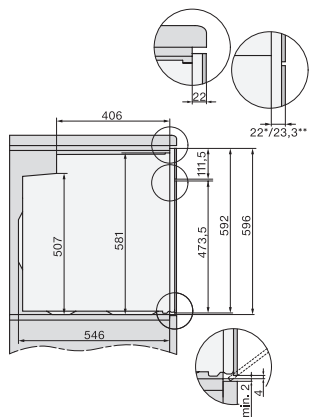

H 7565 BP

Cuptor

design unitar cu termometru pentru alimente și BrilliantLight

installation H7000 XL, installation drawing

side view H7000 XL, installation drawings

built-in H7000 XL, installation drawing

Installation H7000 XL underframe, installation drawings

Installation H7000 BM XL, installation drawings

ESW7030, installation drawings

side view H7000 XL build-under, installation drawing

H7x65BP, H7145BM, H7165B, H7365B, H2756B, H2765B/BP, DGC7151, DGC7351 installation drawings