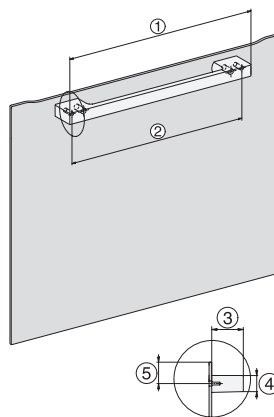

H 7565 BP

Cuptor

design unitar cu termometru pentru alimente și BrilliantLight

installation H7000 XL, installation drawing

side view H7000 XL, installation drawings

built-in H7000 XL, installation drawing

Installation H7000 XL underframe, installation drawings

Installation H7000 BM XL, installation drawings

ESW7030, installation drawings

side view H7000 XL build-under, installation drawing

H7x65BP, H7145BM, H7165B, H7365B, H2756B, H2765B/BP, DGC7151, DGC7351 installation drawings