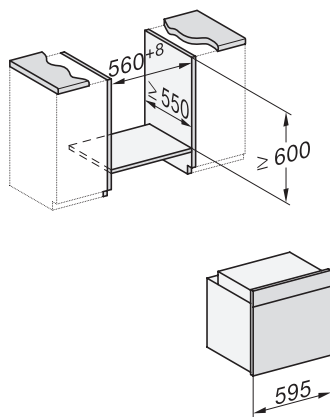

H 7565 BP

Cuptor

design unitar cu termometru pentru alimente și BrilliantLight

installation H7000 XL, installation drawing

side view H7000 XL, installation drawings

built-in H7000 XL, installation drawing

Installation H7000 XL underframe, installation drawings

Installation H7000 BM XL, installation drawings

ESW7030, installation drawings

side view H7000 XL build-under, installation drawing

H7x65BP, H7145BM, H7165B, H7365B, H2756B, H2765B/BP, DGC7151, DGC7351 installation drawings