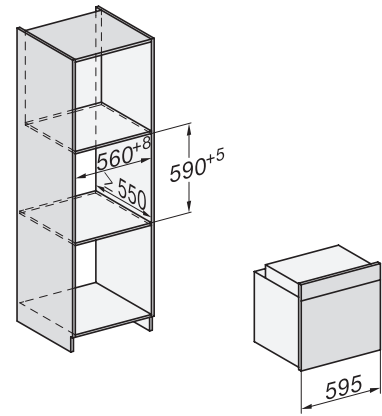

H 2766-1 B 125 Edition

Cuptor

un design negru elegant cu AirFry, cu conectare la rețea și PerfectClean.

installation H7000 XL, installation drawing

side view H7000 XL, installation drawings

built-in H7000 XL, installation drawing

Installation H7000 XL underframe, installation drawings

side view H7000 XL build-under, installation drawing

H7x65BP, H7145BM, H7165B, H7365B, H2756B, H2765B/BP, DGC7151, DGC7351 installation drawings