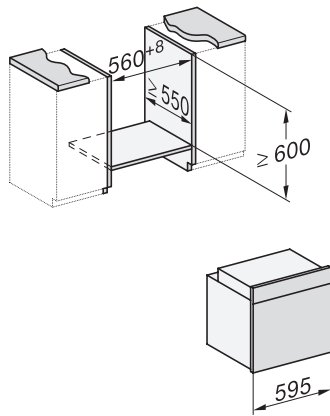

H 2766-1 B 125 Edition

Cuptor

un design negru elegant cu AirFry, cu conectare la rețea și PerfectClean.

installation H7000 XL, installation drawing

side view H7000 XL, installation drawings

built-in H7000 XL, installation drawing

Installation H7000 XL underframe, installation drawings

side view H7000 XL build-under, installation drawing

H7x65BP, H7145BM, H7165B, H7365B, H2756B, H2765B/BP, DGC7151, DGC7351 installation drawings