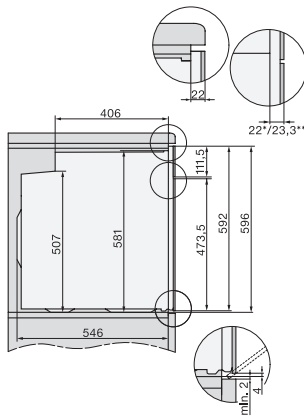

H 2766-1 B 125 Edition

Cuptor

un design negru elegant cu AirFry, cu conectare la rețea și PerfectClean.

installation H7000 XL, installation drawing

side view H7000 XL, installation drawings

built-in H7000 XL, installation drawing

Installation H7000 XL underframe, installation drawings

side view H7000 XL build-under, installation drawing

H7x65BP, H7145BM, H7165B, H7365B, H2756B, H2765B/BP, DGC7151, DGC7351 installation drawings