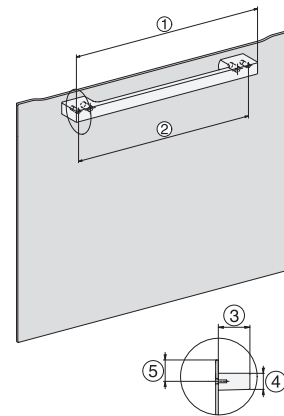

H 2766-1 B 125 Edition

Cuptor

un design negru elegant cu AirFry, cu conectare la rețea și PerfectClean.

installation H7000 XL, installation drawing

side view H7000 XL, installation drawings

built-in H7000 XL, installation drawing

Installation H7000 XL underframe, installation drawings

side view H7000 XL build-under, installation drawing

H7x65BP, H7145BM, H7165B, H7365B, H2756B, H2765B/BP, DGC7151, DGC7351 installation drawings