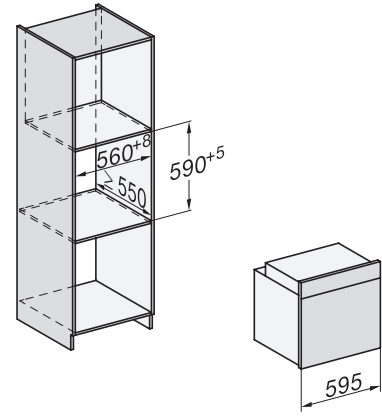

H 2861-1 B 125 Edition

Cuptor

design combinat și potrivit, cu AirFry, cu conectare la rețea și PerfectClean.

installation H7000 XL, installation drawing

side view H7000 XL, installation drawings

built-in H7000 XL, installation drawing

Installation H7000 XL underframe, installation drawings

H7000 handle, glass, installation drawings

side view H7000 XL build-under, installation drawing