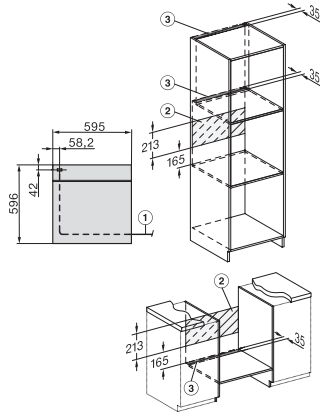

H 2861-1 B 125 Edition

Cuptor

design combinat și potrivit, cu AirFry, cu conectare la rețea și PerfectClean.

installation H7000 XL, installation drawing

side view H7000 XL, installation drawings

built-in H7000 XL, installation drawing

Installation H7000 XL underframe, installation drawings

H7000 handle, glass, installation drawings

side view H7000 XL build-under, installation drawing