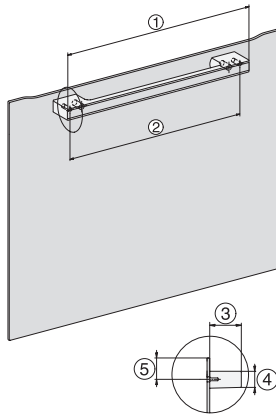

H 2861-1 B 125 Edition

Cuptor

design combinat și potrivit, cu AirFry, cu conectare la rețea și PerfectClean.

installation H7000 XL, installation drawing

side view H7000 XL, installation drawings

built-in H7000 XL, installation drawing

Installation H7000 XL underframe, installation drawings

H7000 handle, glass, installation drawings

side view H7000 XL build-under, installation drawing