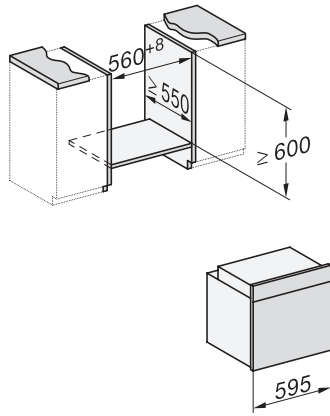

H 2861-1 B 125 Edition

Cuptor

design combinat și potrivit, cu AirFry, cu conectare la rețea și PerfectClean.

installation H7000 XL, installation drawing

side view H7000 XL, installation drawings

built-in H7000 XL, installation drawing

Installation H7000 XL underframe, installation drawings

H7000 handle, glass, installation drawings

side view H7000 XL build-under, installation drawing