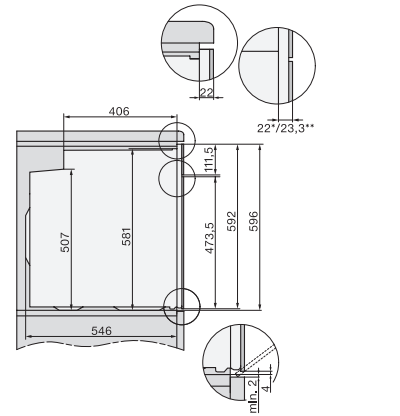

H 2861-1 B 125 Edition

Cuptor

design combinat și potrivit, cu AirFry, cu conectare la rețea și PerfectClean.

installation H7000 XL, installation drawing

side view H7000 XL, installation drawings

built-in H7000 XL, installation drawing

Installation H7000 XL underframe, installation drawings

H7000 handle, glass, installation drawings

side view H7000 XL build-under, installation drawing