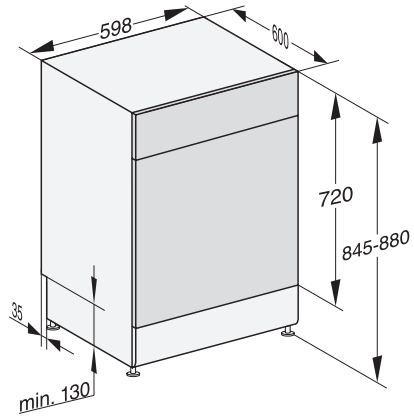

A | 42 dB | Sertar pentru tacâmuri | Coșuri ExtraComfort | AutoDos | Hygiene 75°C

G7000, free standing dishwasher, 60cm (installation drawing)