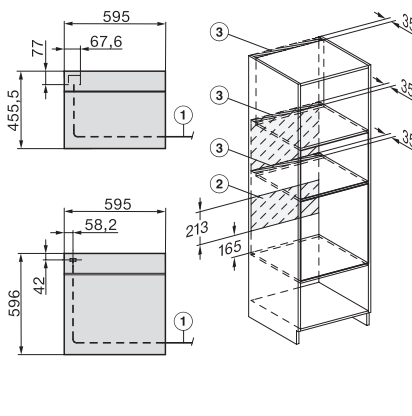

## H 7464 BPX

Cuptor fără mâner

design unitar cu termometru pentru alimente și sistem de iluminat LED.

installation H7000 XL, installation drawing

side view H7000 XL, installation drawings

built-in H7000 XL, installation drawing

Installation H7000 XL underframe, installation drawings

Installation H7000 BM XL, installation drawings

side view H7000 XL build-under, installation drawing

side view Kombi BM XL, installation drawings

Installation Kombi BM XL, installation drawings