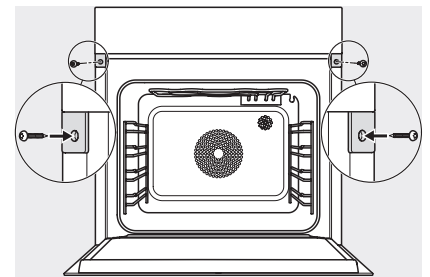

## DGC 7860 HCX Pro Cuptor cu abur Combi fără mâner

Installation DGC XXL, ESW7x20 installation drawings

Installation\_DGC\_XXL\_ESW7x10\_EVS7010 installation drawings

built-in DGC XXL, installation drawing

DGC7x60 connections and ventilation 60cm, installation drawing

built-in DGC XXL build-under, installation drawing

screw joint DGC XXL, installation drawing

DGC7x4x swivel range of the aperture, installation drawings