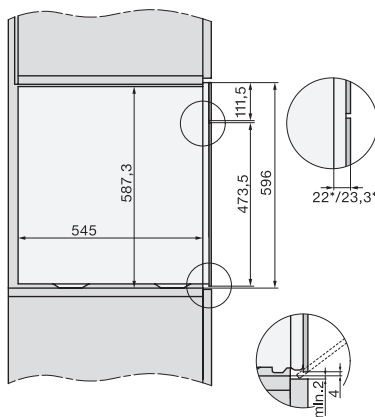

## DGC 7860 HCX Pro Cuptor cu abur Combi fără mâner

Installation DGC XXL, ESW7x20 installation drawings

Installation\_DGC\_XXL\_ESW7x10\_EVS7010 installation drawings

built-in DGC XXL, installation drawing

DGC7x60 connections and ventilation 60cm, installation drawing

built-in DGC XXL build-under, installation drawing

screw joint DGC XXL, installation drawing

DGC7x4x swivel range of the aperture, installation drawings

side view DGC XXL, installation drawings