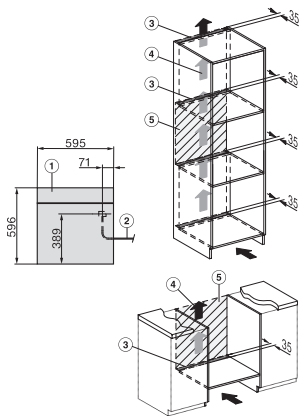

## DGC 7860 HCX Pro Cuptor cu abur Combi fără mâner

Installation DGC XXL, ESW7x20 installation drawings

Installation\_DGC\_XXL\_ESW7x10\_EVS7010 installation drawings

built-in DGC XXL, installation drawing

DGC7x60 connections and ventilation 60cm, installation drawing

built-in DGC XXL build-under, installation drawing

screw joint DGC XXL, installation drawing

DGC7x4x swivel range of the aperture, installation drawings

side view DGC XXL, installation drawings