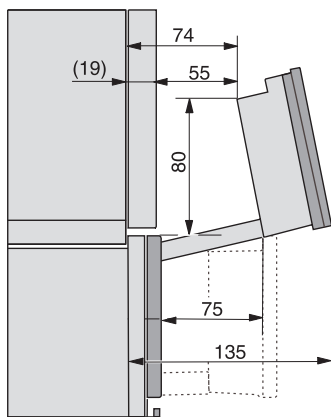

## DGC 7860 HCX Pro Cuptor cu abur Combi fără mâner

Installation DGC XXL, ESW7x20 installation drawings

Installation\_DGC\_XXL\_ESW7x10\_EVS7010 installation drawings

built-in DGC XXL, installation drawing

DGC7x60 connections and ventilation 60cm, installation drawing

built-in DGC XXL build-under, installation drawing

screw joint DGC XXL, installation drawing

DGC7x4x swivel range of the aperture, installation drawings

side view DGC XXL, installation drawings