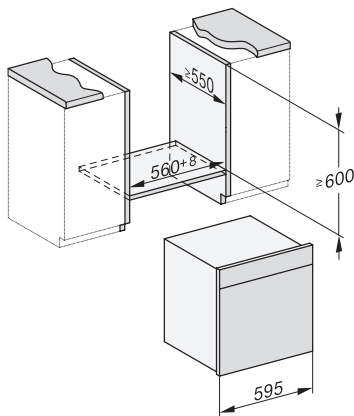

## DGC 7860 HCX Pro Cuptor cu abur Combi fără mâner

Installation DGC XXL, ESW7x20 installation drawings

Installation\_DGC\_XXL\_ESW7x10\_EVS7010 installation drawings

built-in DGC XXL, installation drawing

DGC7x60 connections and ventilation 60cm, installation drawing

built-in DGC XXL build-under, installation drawing

screw joint DGC XXL, installation drawing

DGC7x4x swivel range of the aperture, installation drawings

side view DGC XXL, installation drawings