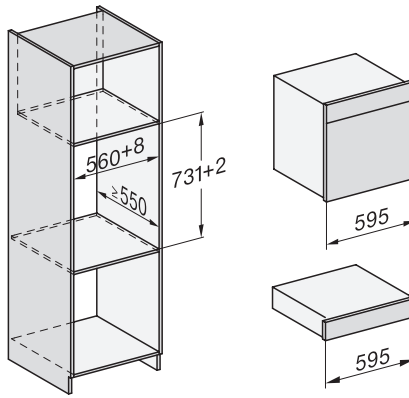

Installation_DGC_XXL_ESW7x10_EVS7010 installation drawings