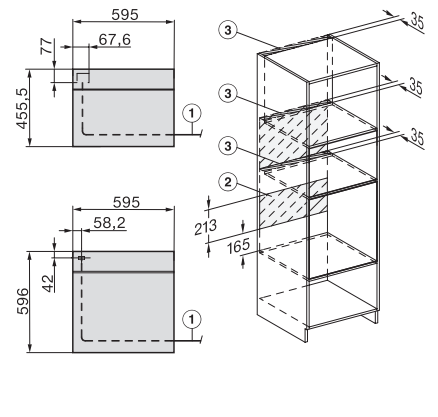

H 7464 BP

Cuptor

design unitar cu termometru pentru alimente și sistem de iluminat LED.

installation H7000 XL, installation drawing

side view H7000 XL, installation drawings

built-in H7000 XL, installation drawing

Installation H7000 XL underframe, installation drawings

H7000 handle, glass, installation drawings

Installation H7000 BM XL, installation drawings

side view H7000 XL build-under, installation drawing

side view Kombi BM XL, installation drawings