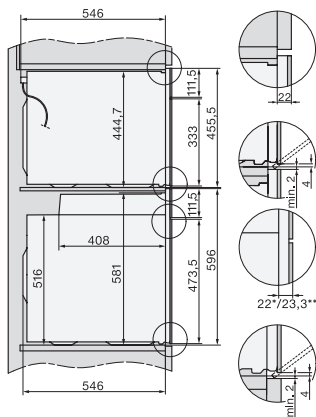

H 7464 BP

Cuptor

design unitar cu termometru pentru alimente și sistem de iluminat LED.

installation H7000 XL, installation drawing

side view H7000 XL, installation drawings

built-in H7000 XL, installation drawing

Installation H7000 XL underframe, installation drawings

H7000 handle, glass, installation drawings

Installation H7000 BM XL, installation drawings

side view H7000 XL build-under, installation drawing

side view Kombi BM XL, installation drawings